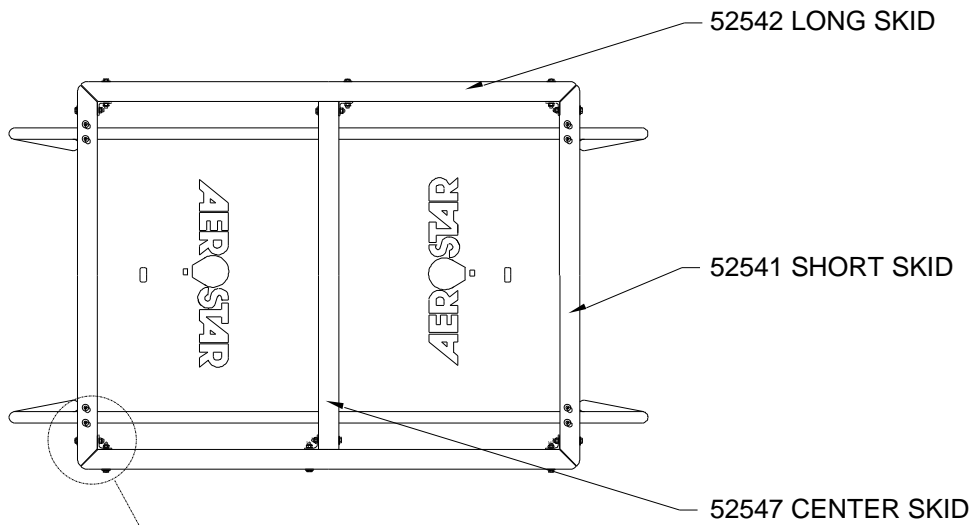

CORNER #	SUPPORT TUBE COVER PART NUMBER			
1	53132-2 SUEDE 53132-4 SMOOTH	53132-2 SUEDE 53132-4 SMOOTH	53132-2 SUEDE 53132-4 SMOOTH	53132-2 SUEDE 53132-4 SMOOTH
2	53132-2 SUEDE 53132-4 SMOOTH	53132-2 SUEDE 53132-4 SMOOTH	53133-2 SUEDE 53133-4 SMOOTH	53133-2 SUEDE 53133-4 SMOOTH
3	53133-2 SUEDE 53133-4 SMOOTH	53133-2 SUEDE 53133-4 SMOOTH	53133-2 SUEDE 53133-4 SMOOTH	53132-2 SUEDE 53132-4 SMOOTH
4	53133-2 SUEDE 53133-4 SMOOTH	53133-2 SUEDE 53133-4 SMOOTH	53133-2 SUEDE 53133-4 SMOOTH	53133-2 SUEDE 53133-4 SMOOTH
FUEL SYSTEM	DUAL BURNER H-20 TANKS	DUAL BURNER H-20 / V-15/18 TANKS	SINGLE BURNER V-15/18 TANKS	DUAL BURNER V-15/18 TANKS

Figure CWAFX1

Figure CWAFX2

Figure CWAFX3

Figure CWAFX4