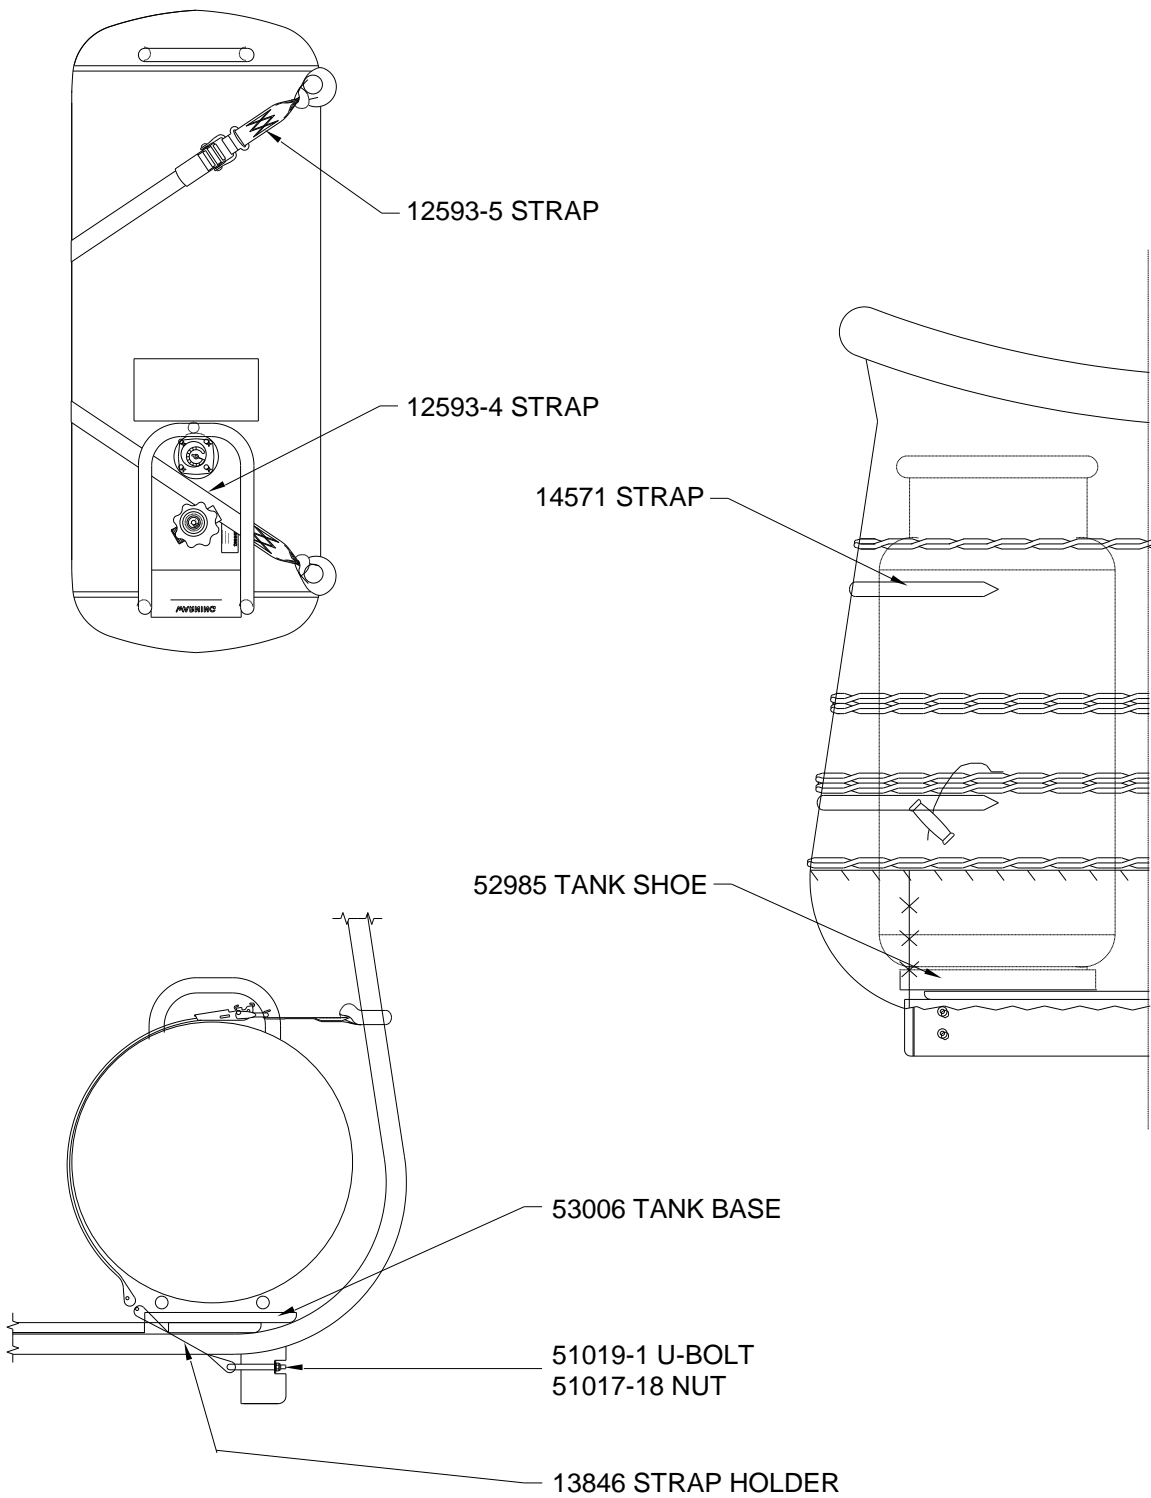

CORNER #	SUPPORT TUBE COVER PART NUMBER			
1	53132-2 SUEDE 53132-4 SMOOTH	53132-2 SUEDE 53132-4 SMOOTH	53132-2 SUEDE 53132-4 SMOOTH	53132-2 SUEDE 53132-4 SMOOTH
2	53132-2 SUEDE 53132-4 SMOOTH	53132-2 SUEDE 53132-4 SMOOTH	53133-2 SUEDE 53133-4 SMOOTH	53133-2 SUEDE 53133-4 SMOOTH
3	53133-2 SUEDE 53133-4 SMOOTH	53133-2 SUEDE 53133-4 SMOOTH	53133-2 SUEDE 53133-4 SMOOTH	53132-2 SUEDE 53132-4 SMOOTH
4	53133-2 SUEDE 53133-4 SMOOTH	53133-2 SUEDE 53133-4 SMOOTH	53133-2 SUEDE 53133-4 SMOOTH	53133-2 SUEDE 53133-4 SMOOTH
FUEL SYSTEM	DUAL BURNER H-20 TANKS	DUAL BURNER H-20 / V-15/18 TANKS	SINGLE BURNER V-15/18 TANKS	DUAL BURNER V-15/18 TANKS

Figure CWAFX1

Figure CWAFX2

Figure CWAFX3

Figure CWAFX4