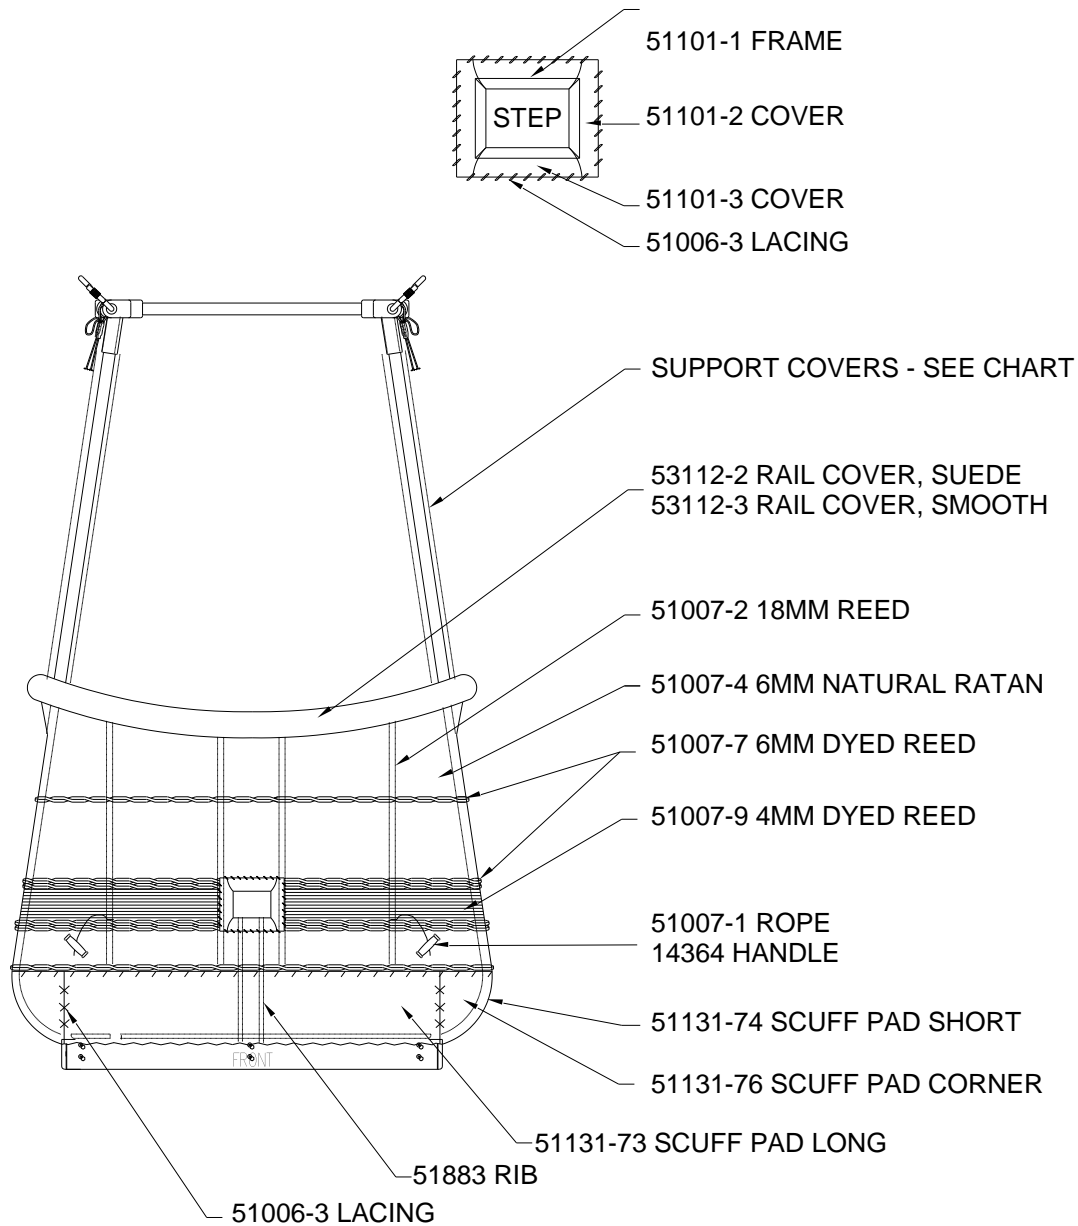

CORNER #	SUPPORT TUBE COVER PART NUMBER			
1	53132-2 SUEDE 53132-4 SMOOTH	53132-2 SUEDE 53132-4 SMOOTH	53132-2 SUEDE 53132-4 SMOOTH	53132-2 SUEDE 53132-4 SMOOTH
2	53132-2 SUEDE 53132-4 SMOOTH	53132-2 SUEDE 53132-4 SMOOTH	53133-2 SUEDE 53133-4 SMOOTH	53133-2 SUEDE 53133-4 SMOOTH
3	53133-2 SUEDE 53133-4 SMOOTH	53133-2 SUEDE 53133-4 SMOOTH	53133-2 SUEDE 53133-4 SMOOTH	53132-2 SUEDE 53132-4 SMOOTH
4	53133-2 SUEDE 53133-4 SMOOTH	53133-2 SUEDE 53133-4 SMOOTH	53133-2 SUEDE 53133-4 SMOOTH	53133-2 SUEDE 53133-4 SMOOTH
FUEL SYSTEM	DUAL BURNER H-20 TANKS	DUAL BURNER H-20 / V-15/18 TANKS	SINGLE BURNER V-15/18 TANKS	DUAL BURNER V-15/18 TANKS