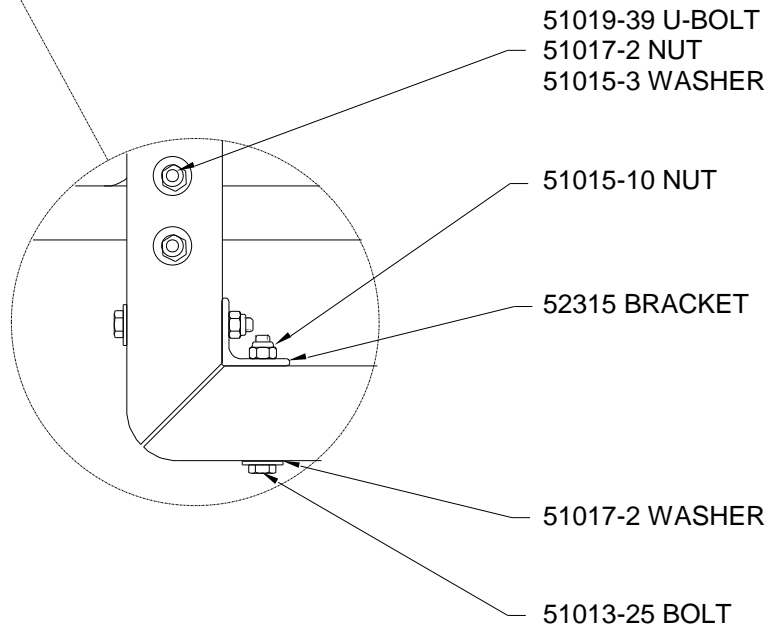

PART NUMBER		DESCRIPTION	UNITS
ARP53120	- 1	AFX FRAME TUBE-SHORT CW-RWSW	EA.
ARP53120	- 2	AFX FRAME TUBE-LONG CW-RWSW	EA.
ARP53121	- 1	AFX ROD SOCKET, CW	EA.
ARP53124	- 1	AFX LOWER CABLE CW	EA.
ARP53125	- 1	AFX UPPER CABLE CW	EA.
ARP53132	- 2	AFX SUEDE UPRT COVER CW W/SLEEVE	EA.
ARP53132	- 4	AFX SMOOTH UPRT COVER CW W/SLEEVE	EA.
ARP53133	- 2	AFX SUEDE UPRT COVER CW NO SLEEVE	EA.
ARP53133	- 4	AFX SMOOTH UPRT COVER CW NO SLEEVE	EA.
ARP53136		AFX TRANSPORT STRAP	EA.
ARP53137	- 1	AFX RECEIVER POUCH-SUEDE	EA.
ARP53137	- 2	AFX RECEIVER POUCH-SMOOTH	EA.
ARP53154	- 1	AFX SUPPORT ROD, CW	EA.

CORNER #	SUPPORT TUBE COVER PART NUMBER			
1	53132-2 SUEDE 53132-4 SMOOTH	53132-2 SUEDE 53132-4 SMOOTH	53132-2 SUEDE 53132-4 SMOOTH	53132-2 SUEDE 53132-4 SMOOTH
2	53132-2 SUEDE 53132-4 SMOOTH	53132-2 SUEDE 53132-4 SMOOTH	53133-2 SUEDE 53133-4 SMOOTH	53133-2 SUEDE 53133-4 SMOOTH
3	53133-2 SUEDE 53133-4 SMOOTH	53133-2 SUEDE 53133-4 SMOOTH	53133-2 SUEDE 53133-4 SMOOTH	53132-2 SUEDE 53132-4 SMOOTH
4	53133-2 SUEDE 53133-4 SMOOTH	53133-2 SUEDE 53133-4 SMOOTH	53133-2 SUEDE 53133-4 SMOOTH	53133-2 SUEDE 53133-4 SMOOTH
FUEL SYSTEM	DUAL BURNER H-20 TANKS	DUAL BURNER H-20 / V-15/18 TANKS	SINGLE BURNER V-15/18 TANKS	DUAL BURNER V-15/18 TANKS

Figure CWAFX1

Figure CWAFX2

Figure CWAFX3

Figure CWAFX4