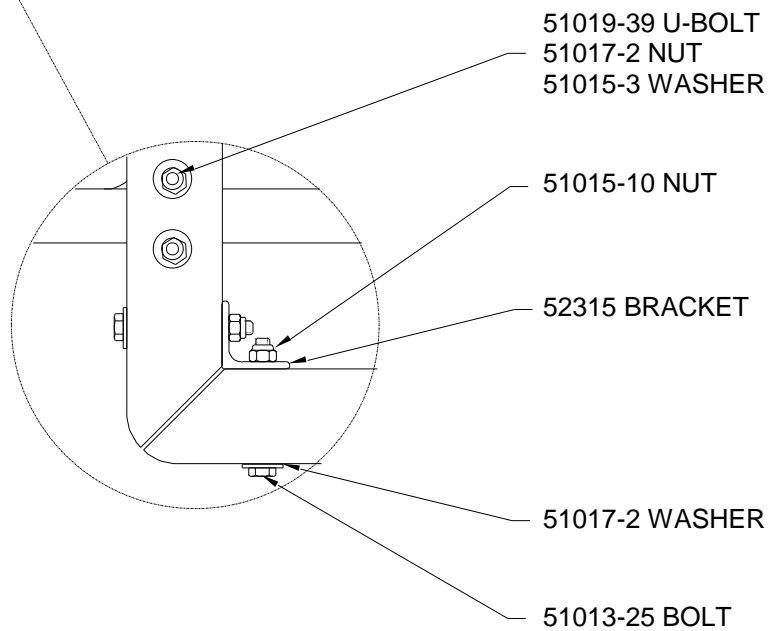

CORNER #	SUPPORT TUBE COVER PART NUMBER			
1	52144-1 SUEDE 52144-4 SMOOTH	52144-1 SUEDE 52144-4 SMOOTH	52144-1 SUEDE 52144-4 SMOOTH	52144-1 SUEDE 52144-4 SMOOTH
2	52144-2 SUEDE 52144-5 SMOOTH	52144-2 SUEDE 52144-5 SMOOTH	52143-2 SUEDE 52143-6 SMOOTH	52143-2 SUEDE 52143-6 SMOOTH
3	52143-1 SUEDE 52143-5 SMOOTH	52143-1 SUEDE 52143-5 SMOOTH	52143-1 SUEDE 52143-5 SMOOTH	52144-1 SUEDE 52144-4 SMOOTH
4	52143-2 SUEDE 52143-6 SMOOTH	52143-2 SUEDE 52143-6 SMOOTH	52143-2 SUEDE 52143-6 SMOOTH	52143-2 SUEDE 52143-6 SMOOTH
FUEL SYSTEM	DUAL BURNER H-20 TANKS	DUAL BURNER H-20 / V-15/18 TANKS	SINGLE BURNER V-15/18 TANKS	DUAL BURNER V-15/18 TANKS

Figure CW1

Figure CW2

Figure CW3

Figure CW4