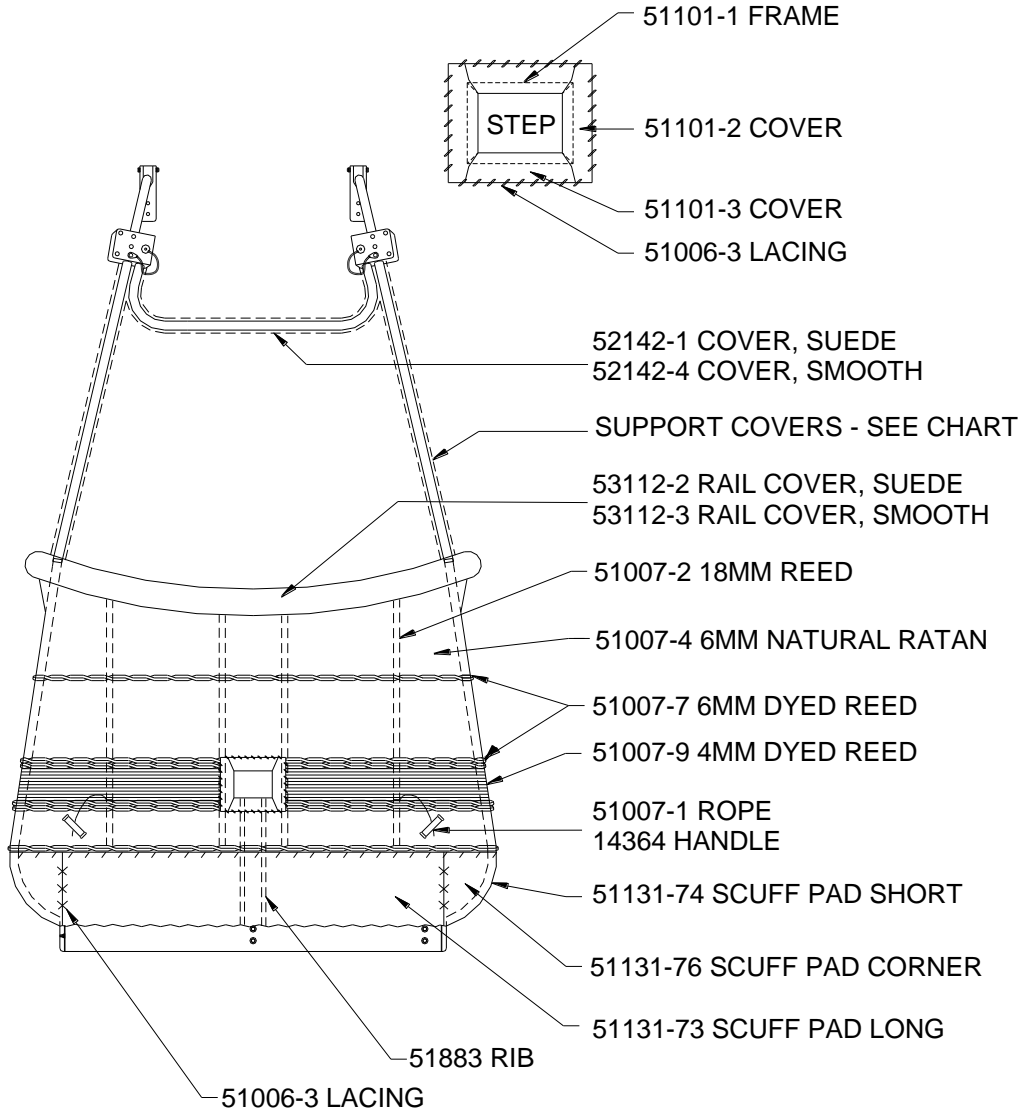

CORNER #	SUPPORT TUBE COVER PART NUMBER			
1	52144-1 SUEDE 52144-4 SMOOTH	52144-1 SUEDE 52144-4 SMOOTH	52144-1 SUEDE 52144-4 SMOOTH	52144-1 SUEDE 52144-4 SMOOTH
2	52144-2 SUEDE 52144-5 SMOOTH	52144-2 SUEDE 52144-5 SMOOTH	52143-2 SUEDE 52143-6 SMOOTH	52143-2 SUEDE 52143-6 SMOOTH
3	52143-1 SUEDE 52143-5 SMOOTH	52143-1 SUEDE 52143-5 SMOOTH	52143-1 SUEDE 52143-5 SMOOTH	52144-1 SUEDE 52144-4 SMOOTH
4	52143-2 SUEDE 52143-6 SMOOTH	52143-2 SUEDE 52143-6 SMOOTH	52143-2 SUEDE 52143-6 SMOOTH	52143-2 SUEDE 52143-6 SMOOTH
FUEL SYSTEM	DUAL BURNER H-20 TANKS	DUAL BURNER H-20 / V-15/18 TANKS	SINGLE BURNER V-15/18 TANKS	DUAL BURNER V-15/18 TANKS