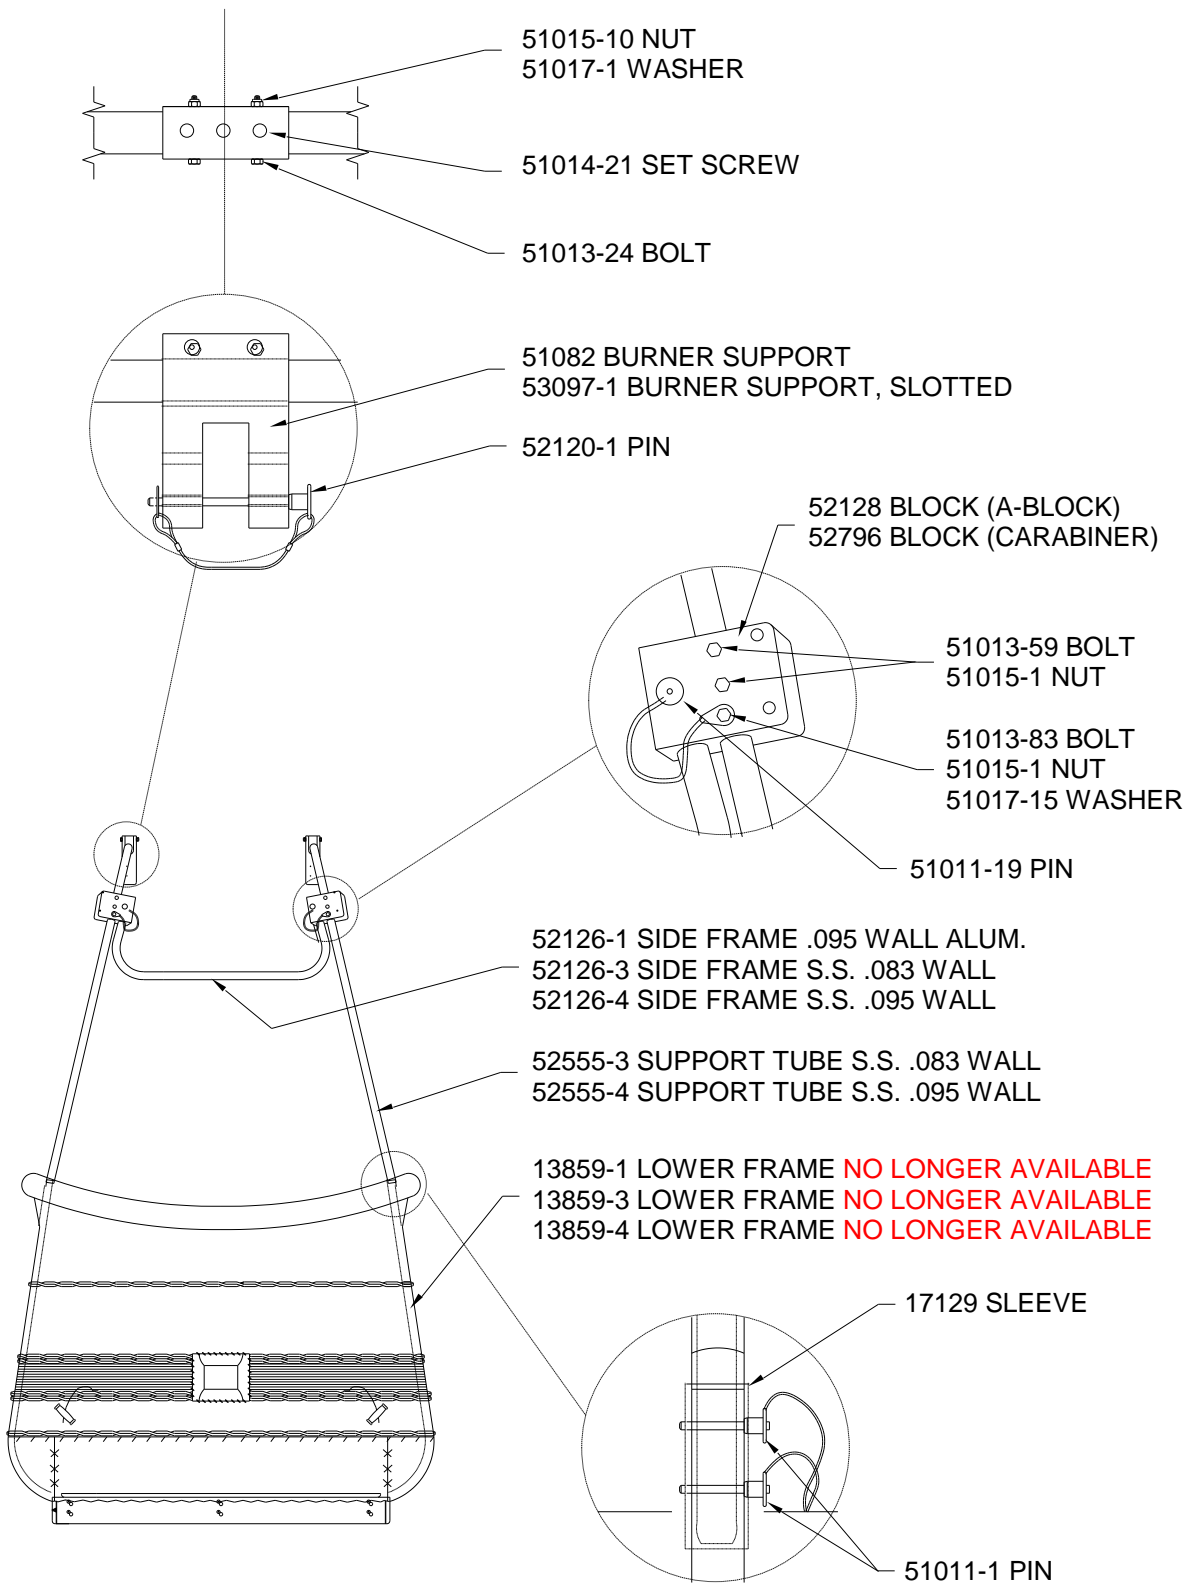

CORNER #	SUPPORT TUBE COVER PART NUMBER			
1	52144-1 SUEDE 52144-4 SMOOTH	52144-1 SUEDE 52144-4 SMOOTH	52144-1 SUEDE 52144-4 SMOOTH	52144-1 SUEDE 52144-4 SMOOTH
2	52144-2 SUEDE 52144-5 SMOOTH	52144-2 SUEDE 52144-5 SMOOTH	52143-2 SUEDE 52143-6 SMOOTH	52143-2 SUEDE 52143-6 SMOOTH
3	52143-1 SUEDE 52143-5 SMOOTH	52143-1 SUEDE 52143-5 SMOOTH	52143-1 SUEDE 52143-5 SMOOTH	52144-1 SUEDE 52144-4 SMOOTH
4	52143-2 SUEDE 52143-6 SMOOTH	52143-2 SUEDE 52143-6 SMOOTH	52143-2 SUEDE 52143-6 SMOOTH	52143-2 SUEDE 52143-6 SMOOTH
FUEL SYSTEM	DUAL BURNER H-20 TANKS	DUAL BURNER H-20 / V-15/18 TANKS	SINGLE BURNER V-15/18 TANKS	DUAL BURNER V-15/18 TANKS

Figure CW1

Figure CW2

Figure CW3

Figure CW4