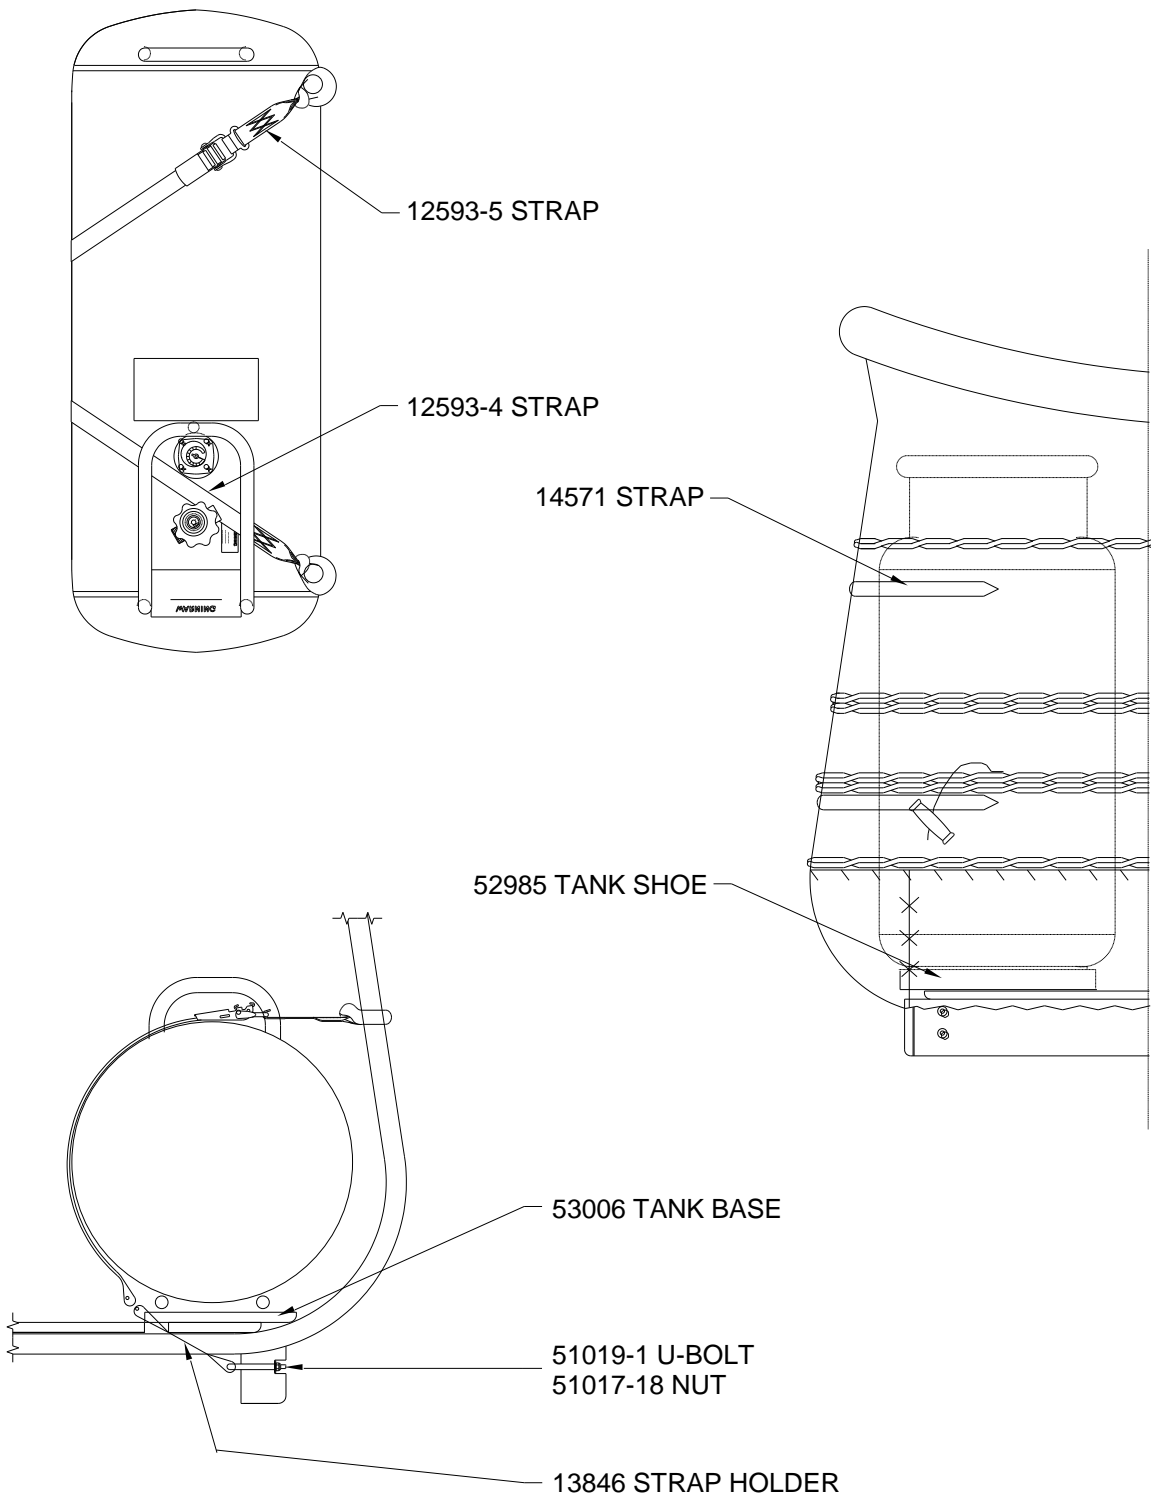

CORNER #	SUPPORT TUBE COVER PART NUMBER			
1	52144-1 SUEDE 52144-4 SMOOTH	52144-1 SUEDE 52144-4 SMOOTH	52144-1 SUEDE 52144-4 SMOOTH	52144-1 SUEDE 52144-4 SMOOTH
2	52144-2 SUEDE 52144-5 SMOOTH	52144-2 SUEDE 52144-5 SMOOTH	52143-2 SUEDE 52143-6 SMOOTH	52143-2 SUEDE 52143-6 SMOOTH
3	52143-1 SUEDE 52143-5 SMOOTH	52143-1 SUEDE 52143-5 SMOOTH	52143-1 SUEDE 52143-5 SMOOTH	52144-1 SUEDE 52144-4 SMOOTH
4	52143-2 SUEDE 52143-6 SMOOTH	52143-2 SUEDE 52143-6 SMOOTH	52143-2 SUEDE 52143-6 SMOOTH	52143-2 SUEDE 52143-6 SMOOTH
FUEL SYSTEM	DUAL BURNER H-20 TANKS	DUAL BURNER H-20 / V-15/18 TANKS	SINGLE BURNER V-15/18 TANKS	DUAL BURNER V-15/18 TANKS

Figure CW1

Figure CW2

Figure CW3

Figure CW4