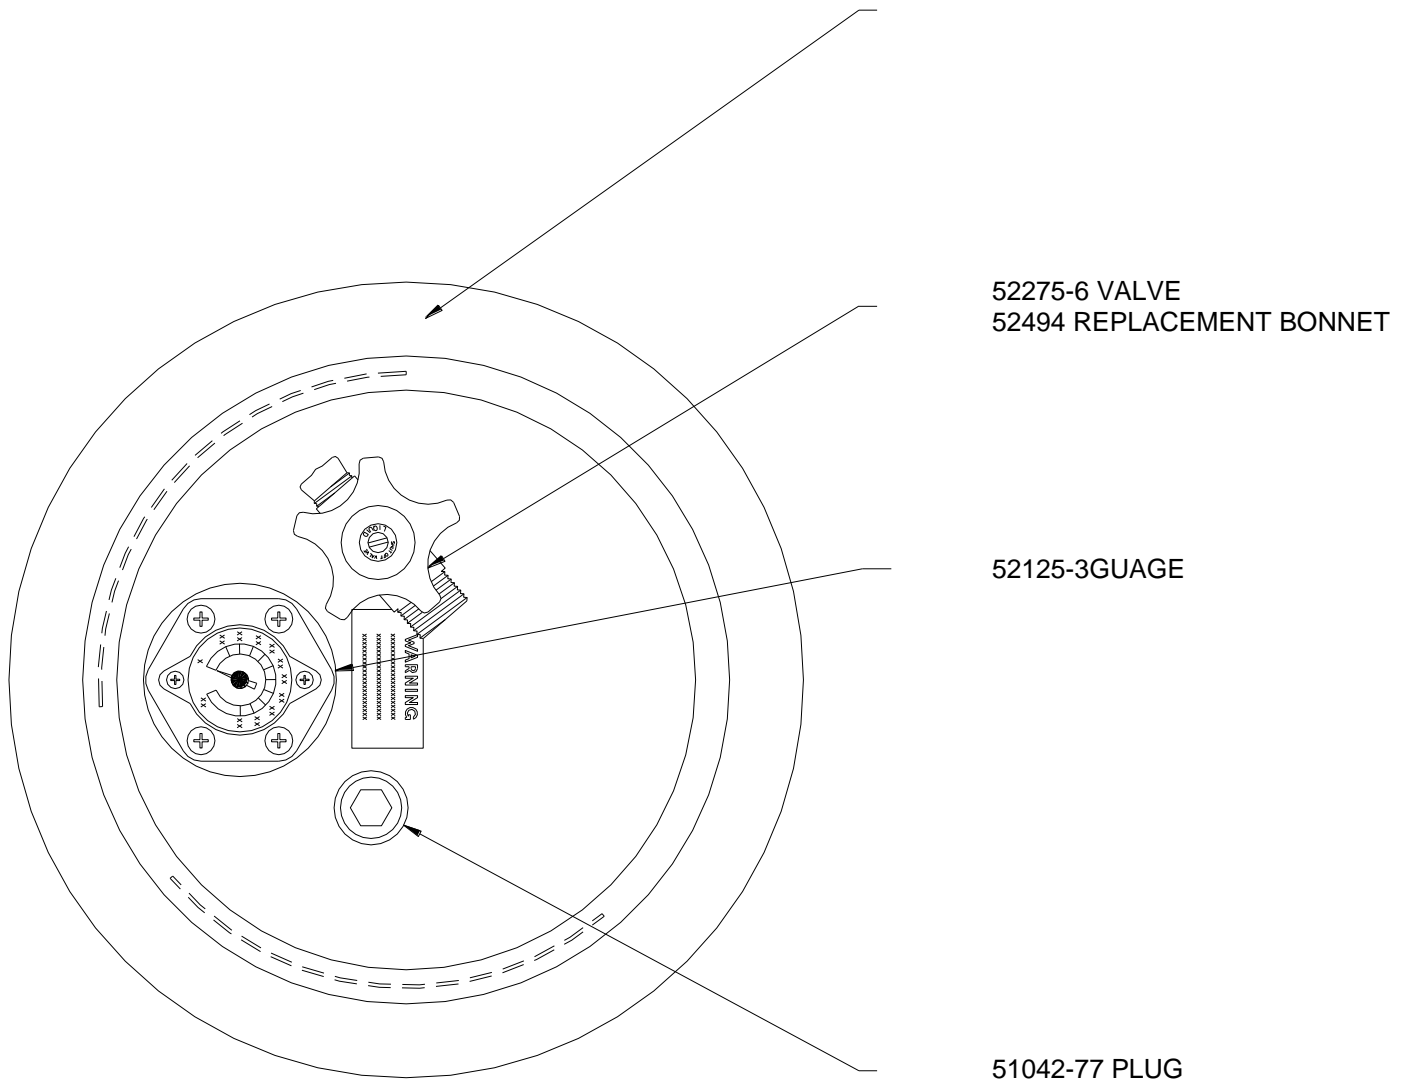

51042-114 REDUCER

V15 TANK ASSEMBLY
Vapor Pilot

Figure V15-2

53037-1 ASS'Y, SINGLE SERVICE
53037-2 ASS'Y, DUAL SERVICE

52275-8 VALVE (SINGLE SERVICE)
52275-7 VALVE (DUAL SERVICE)
52494 REPLACEMENT BONNET

52125-4 GUAGE

51042-77 PLUG (SINGLE SERVICE)
53038 VALVE (DUAL SERVICE)

V-18 TANK ASSEMBLY

Figure V18-1

52427-1 ASS'Y, SINGLE SERVICE

V-23 TANK ASSEMBLY

Figure V23-1

H-20 TANK ASSEMBLY

Figure H20-1