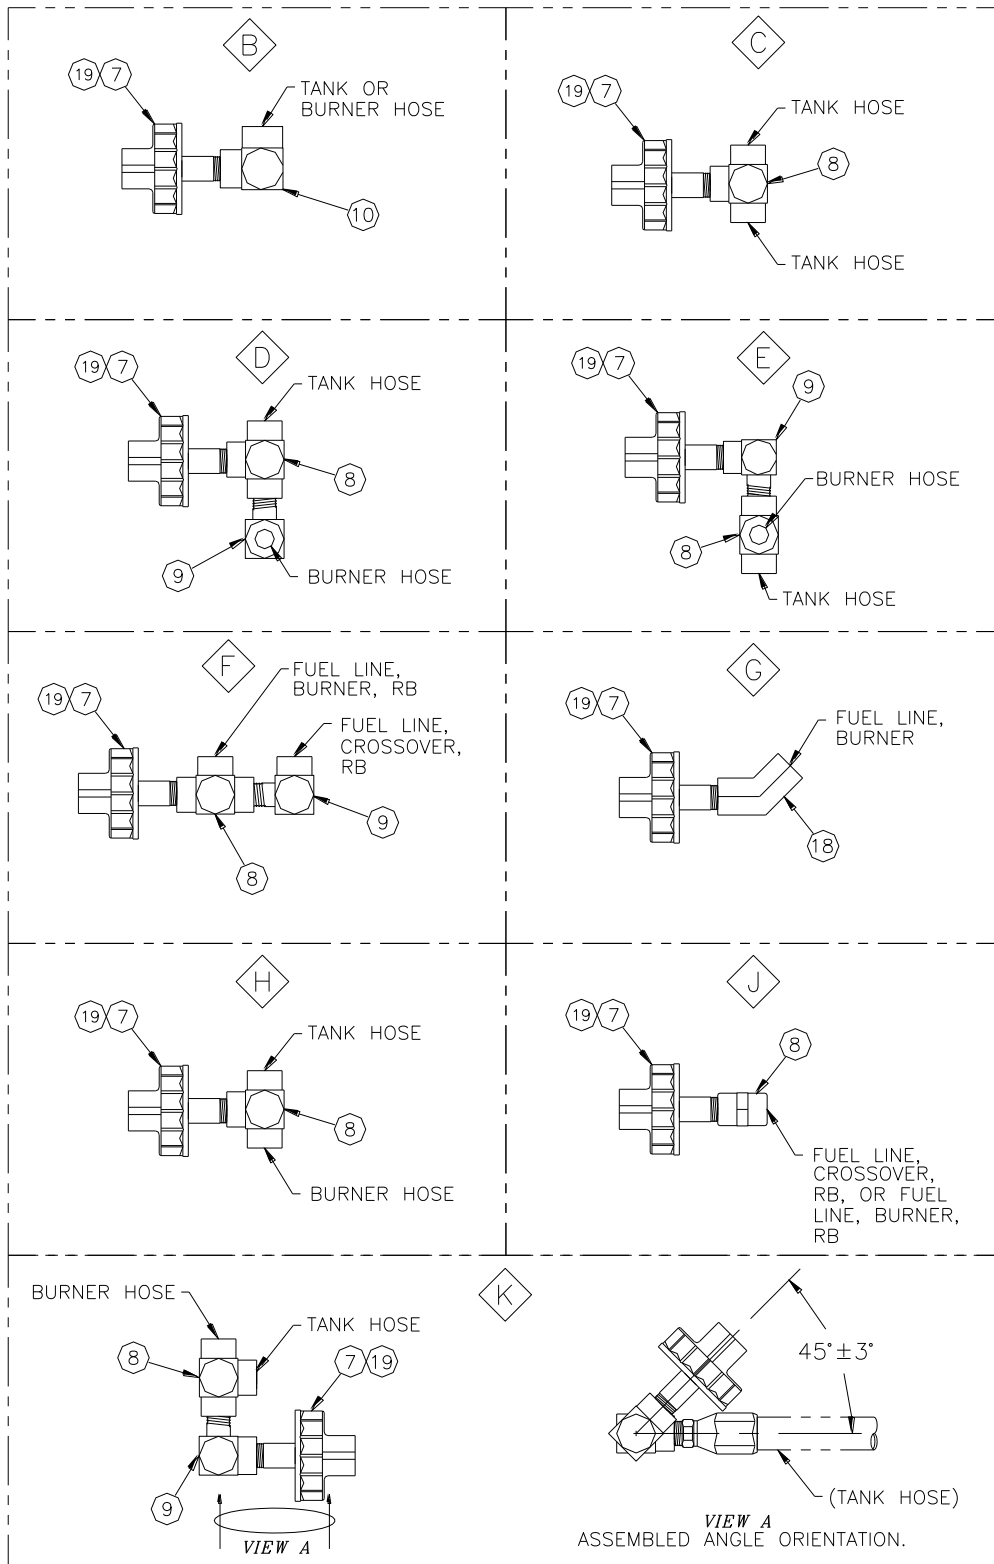

52275-1 VALVE

52494 REPLACEMENT BONNET

H-20 TANK ASSEMBLY

Figure H20-3

H-20 TANK ASSEMBLY

Figure H20-4

Figure H25-1

FUEL FITTING CONFIGURATIONS