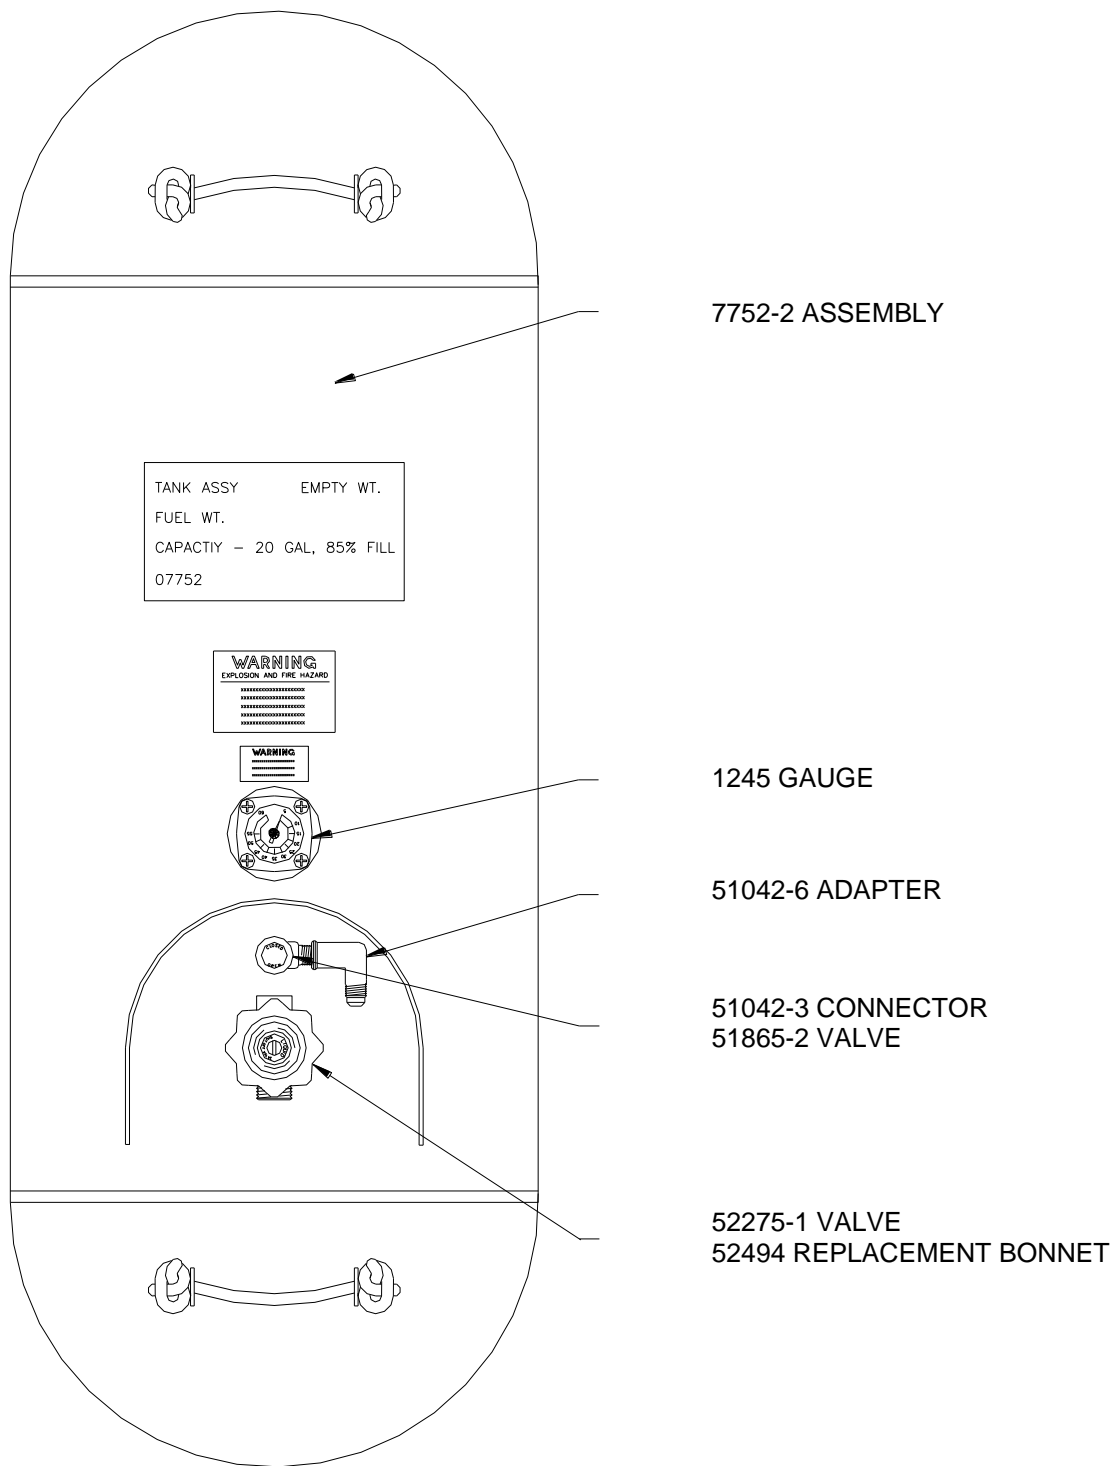

PART NUMBER		DESCRIPTION	UNITS
ARP52275	- 6	VALVE, CYLINDER V23	EA.
ARP52275	- 7	VALVE, CYLINDER V18, SINGLE SERVICE	EA.
ARP52275	- 8	VALVE, CYLINDER V18, DUAL SERVICE	EA.
ARP52427	- 1	TANK ASSEMBLY, V-23, SINGLE SERVICE	EA.
ARP52446		DIP TUBE, ELS / ELSS H20, H25 (BACKUP VALVE)	EA.
ARP52472		FUEL LINE BURNER ELS	EA.
ARP52494		VALVE, SHERWOOD BONNET ASSEMBLY TANK	EA.
ARP52520	- 1	FUEL LINE, BURNER 85 IN RB	EA.
ARP52520	- 2	FUEL LINE, BURNER 97 IN RB	EA.
ARP52520	- 3	FUEL LINE, BURNER 120 IN RB	EA.
ARP52520	- 4	FUEL LINE, BURNER 138 IN RB	EA.
ARP52520	- 5	FUEL LINE, BURNER 88 IN RB	EA.
ARP52520	- 6	FUEL LINE, BURNER 77 IN RB	EA.
ARP52521	- 1	FUEL LINE, CROSSOVER 74 IN RB	EA.
ARP52521	- 2	FUEL LINE, CROSSOVER 61 IN RB	EA.
ARP52721		VALVE, BONNET ASSEMBLY REGO TANK VALVE	EA.
ARP52891		FUEL LINE ASSEMBLY, RB5 SINGLE TANK 120"	EA.
ARP52892		FUEL LINE ASSEMBLY, RB5 DOUBLE TANK 16"	EA.
ARP52906		FUEL LINE, CWS COMBINATION	EA.
ARP53037	- 1	FUEL TANK, V18 ASSEMBLY, SINGLE SERVICE	EA.
ARP53037	- 2	FUEL TANK, V18 ASSEMBLY, DUAL SERVICE	EA.
ARP53038		VALVE/DIPTUBE V18 METERING	EA.
ARP53038		VALVE, WITH DIPTUBE V18 LIQUID METER	EA.
ARP53039		FUEL LINE, AURORA RETROFIT	EA.
ARP53052		TANK, H25 ASSEMBLY	EA.

51042-77 PLUG (SINGLE SERVICE)
53038 VALVE (DUAL SERVICE)

V-18 TANK ASSEMBLY

Figure V18-1

52427-1 ASS'Y, SINGLE SERVICE

V-23 TANK ASSEMBLY

Figure V23-1

H-20 TANK ASSEMBLY

Figure H20-1