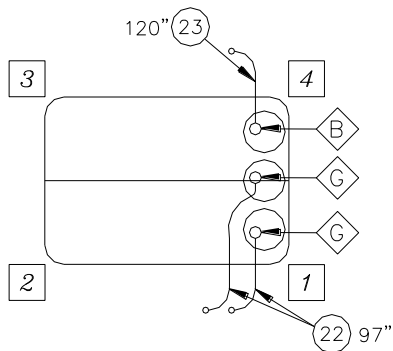

52160-17, TRIPLE BURNER
THREE VERTICAL TANKS
(RB-5)