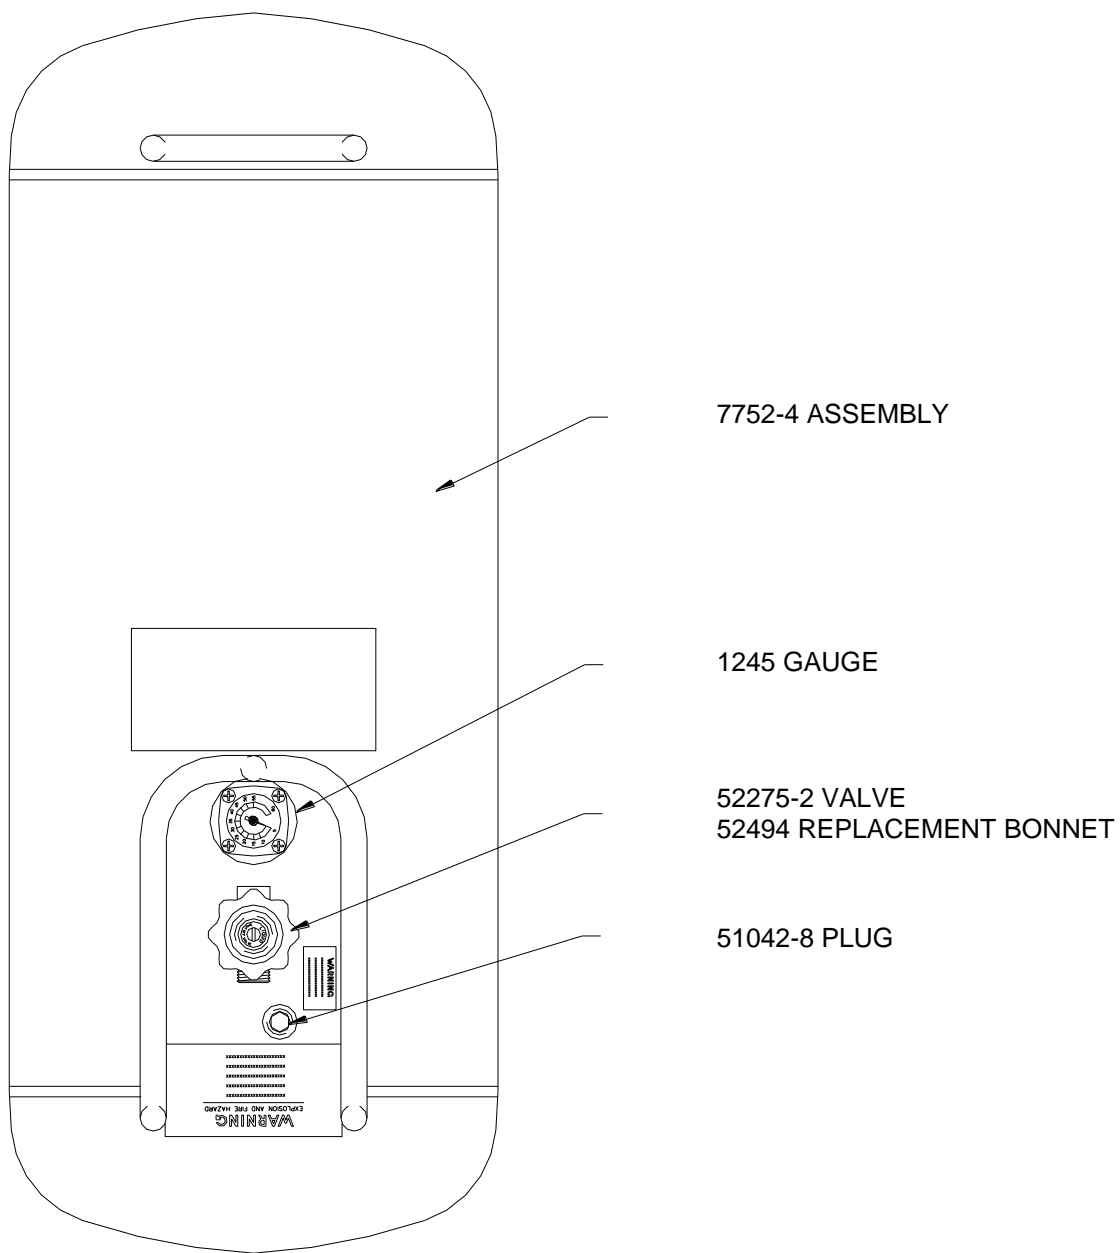

Figure H20-3

H-20 TANK ASSEMBLY

Figure H20-4