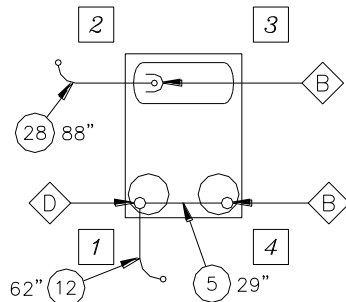

52275-1 VALVE

52494 REPLACEMENT BONNET

H-20 TANK ASSEMBLY

Figure H20-3

H-20 TANK ASSEMBLY

Figure H20-4

Figure H25-1

FUEL FITTING CONFIGURATIONS

Figure FL2

Figure FL3

52160-8, ELS BURNER
ONE HORIZ TANK
(ELS, ELSS)

52160-9, ELS BURNER
TWO VERT TANKS
(ELS)

52160-10, DUAL BURNER
TWO VERT TANKS,
ONE HORIZ TANK
(RWSW, CW, CWS)

52160-11, DUAL BURNER
ONE VERT TANK,
ONE HORIZ TANK
(RWSW, CW, CWS)