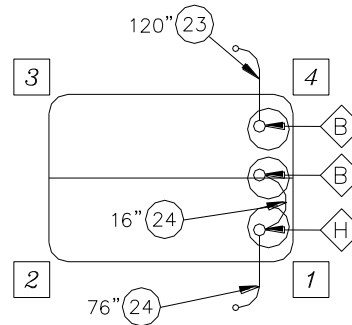

52160-16, DUAL BURNER
THREE VERTICAL TANKS
(RB-5)