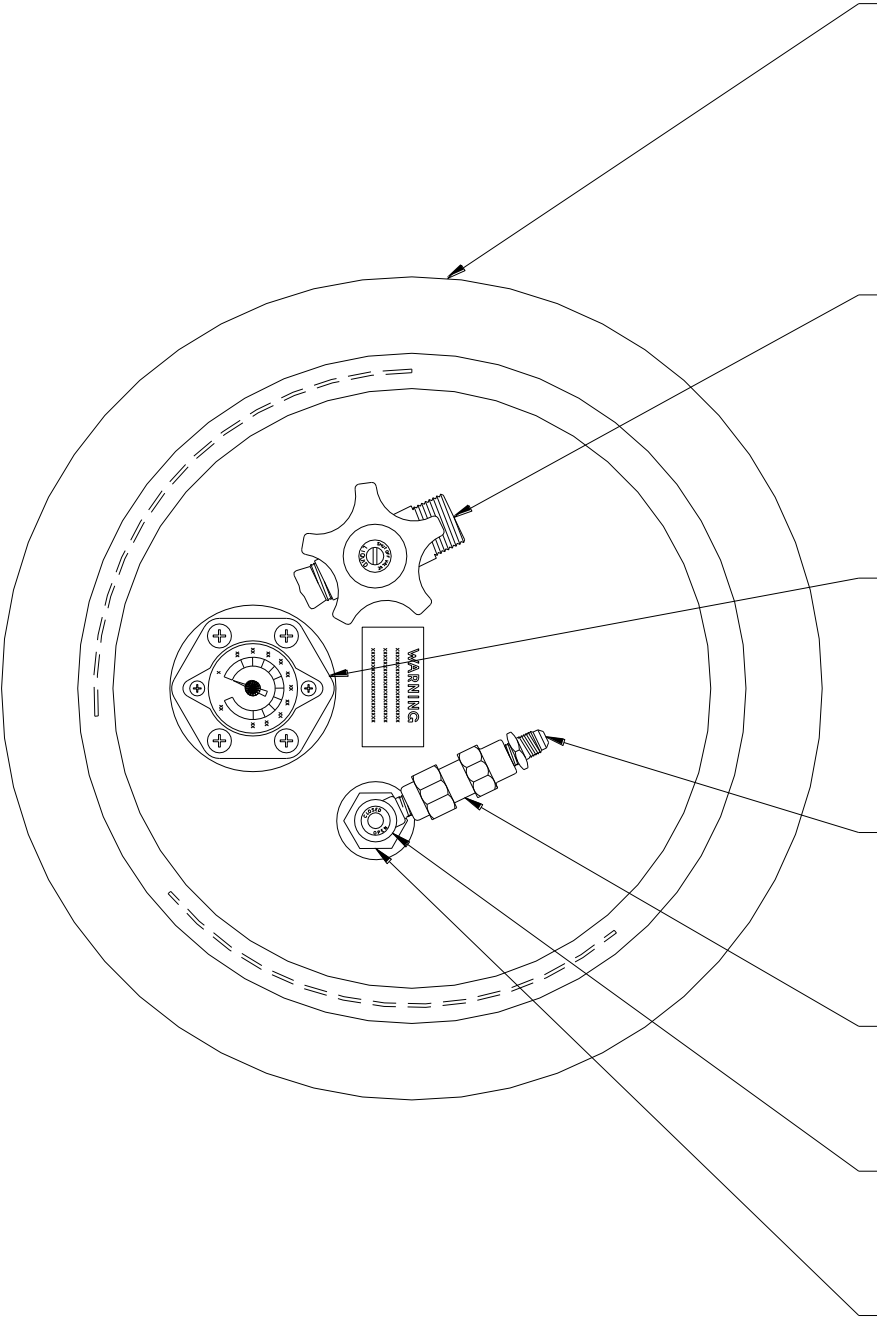

51977-3 ASS'Y, VAPOR PILOT

52275-3 VALVE
52494 REPLACEMENT BONNET

52125-1 GUAGE

51042-47 JIC FITTING

51043-27 REGULATOR

51865-02 PILOT VALVE

51042-114 REDUCER

V15 TANK ASSEMBLY
Vapor Pilot

Figure V15-2