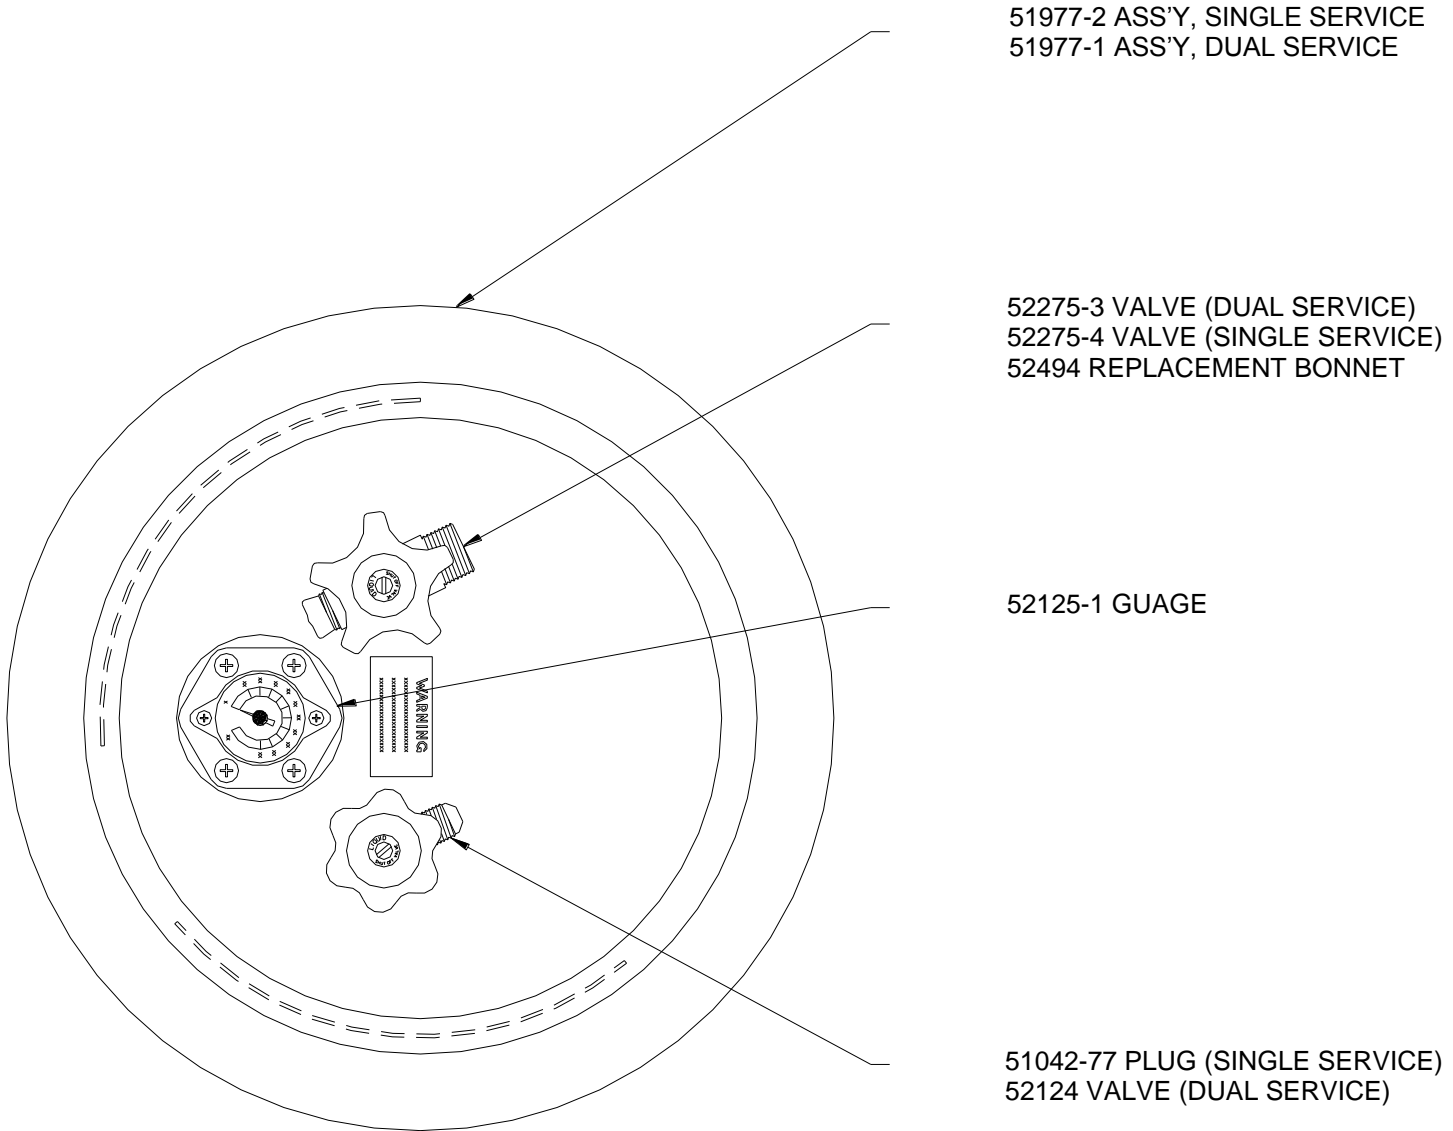

V15 TANK ASSEMBLY

Figure V15-1