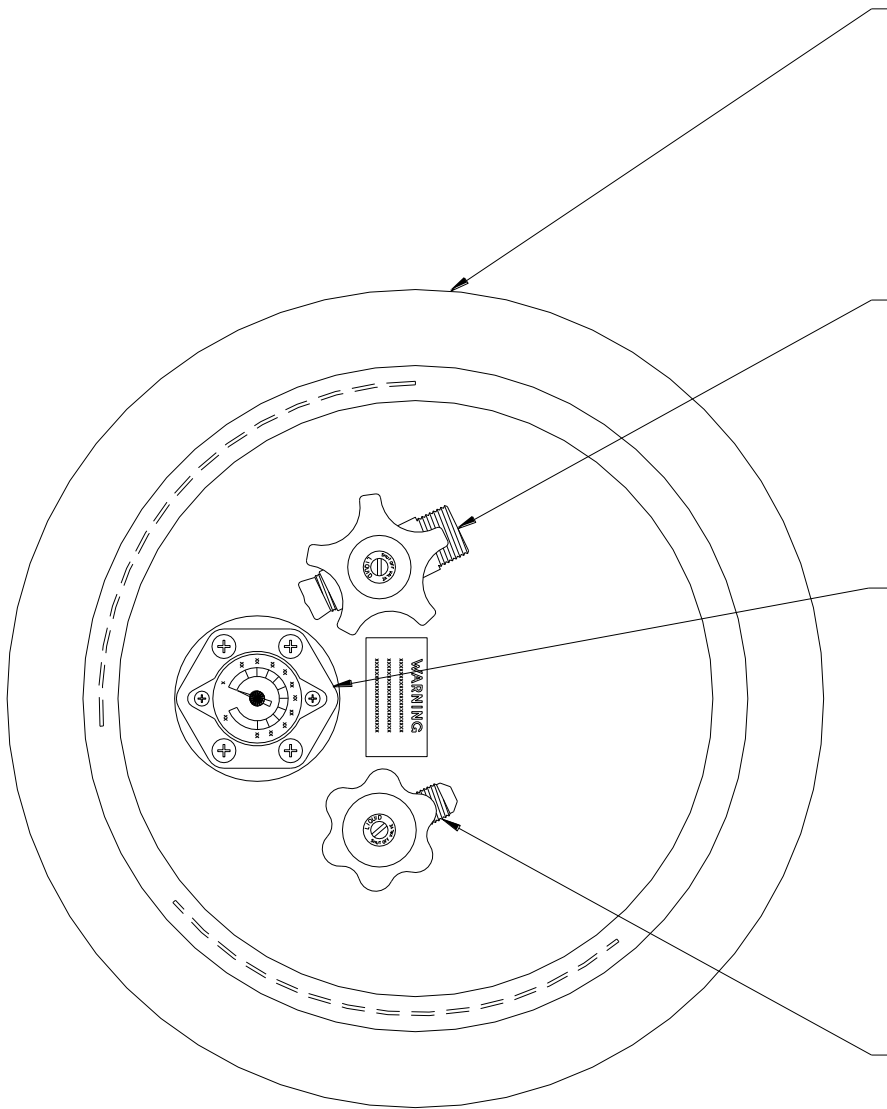

PART NUMBER		DESCRIPTION	UNITS
ARP52275	- 6	VALVE, CYLINDER V23	EA.
ARP52275	- 7	VALVE, CYLINDER V18, SINGLE SERVICE	EA.
ARP52275	- 8	VALVE, CYLINDER V18, DUAL SERVICE	EA.
ARP52427	- 1	TANK ASSEMBLY, V-23, SINGLE SERVICE	EA.
ARP52446		DIP TUBE, ELS / ELSS H20, H25 (BACKUP VALVE)	EA.
ARP52472		FUEL LINE BURNER ELS	EA.
ARP52494		VALVE, SHERWOOD BONNET ASSEMBLY TANK	EA.
ARP52520	- 1	FUEL LINE, BURNER 85 IN RB	EA.
ARP52520	- 2	FUEL LINE, BURNER 97 IN RB	EA.
ARP52520	- 3	FUEL LINE, BURNER 120 IN RB	EA.
ARP52520	- 4	FUEL LINE, BURNER 138 IN RB	EA.
ARP52520	- 5	FUEL LINE, BURNER 88 IN RB	EA.
ARP52520	- 6	FUEL LINE, BURNER 77 IN RB	EA.
ARP52521	- 1	FUEL LINE, CROSSOVER 74 IN RB	EA.
ARP52521	- 2	FUEL LINE, CROSSOVER 61 IN RB	EA.
ARP52721		VALVE, BONNET ASSEMBLY REGO TANK VALVE	EA.
ARP52891		FUEL LINE ASSEMBLY, RB5 SINGLE TANK 120"	EA.
ARP52892		FUEL LINE ASSEMBLY, RB5 DOUBLE TANK 16"	EA.
ARP52906		FUEL LINE, CWS COMBINATION	EA.
ARP53037	- 1	FUEL TANK, V18 ASSEMBLY, SINGLE SERVICE	EA.
ARP53037	- 2	FUEL TANK, V18 ASSEMBLY, DUAL SERVICE	EA.
ARP53038		VALVE/DIPTUBE V18 METERING	EA.
ARP53038		VALVE, WITH DIPTUBE V18 LIQUID METER	EA.
ARP53039		FUEL LINE, AURORA RETROFIT	EA.
ARP53052		TANK, H25 ASSEMBLY	EA.

51042-114 REDUCER

V15 TANK ASSEMBLY
Vapor Pilot

Figure V15-2

53037-1 ASS'Y, SINGLE SERVICE
53037-2 ASS'Y, DUAL SERVICE

52275-8 VALVE (SINGLE SERVICE)
52275-7 VALVE (DUAL SERVICE)
52494 REPLACEMENT BONNET

52125-4 GUAGE

51042-77 PLUG (SINGLE SERVICE)
53038 VALVE (DUAL SERVICE)

V-18 TANK ASSEMBLY

Figure V18-1

52427-1 ASS'Y, SINGLE SERVICE

V-23 TANK ASSEMBLY

Figure V23-1

H-20 TANK ASSEMBLY

Figure H20-1