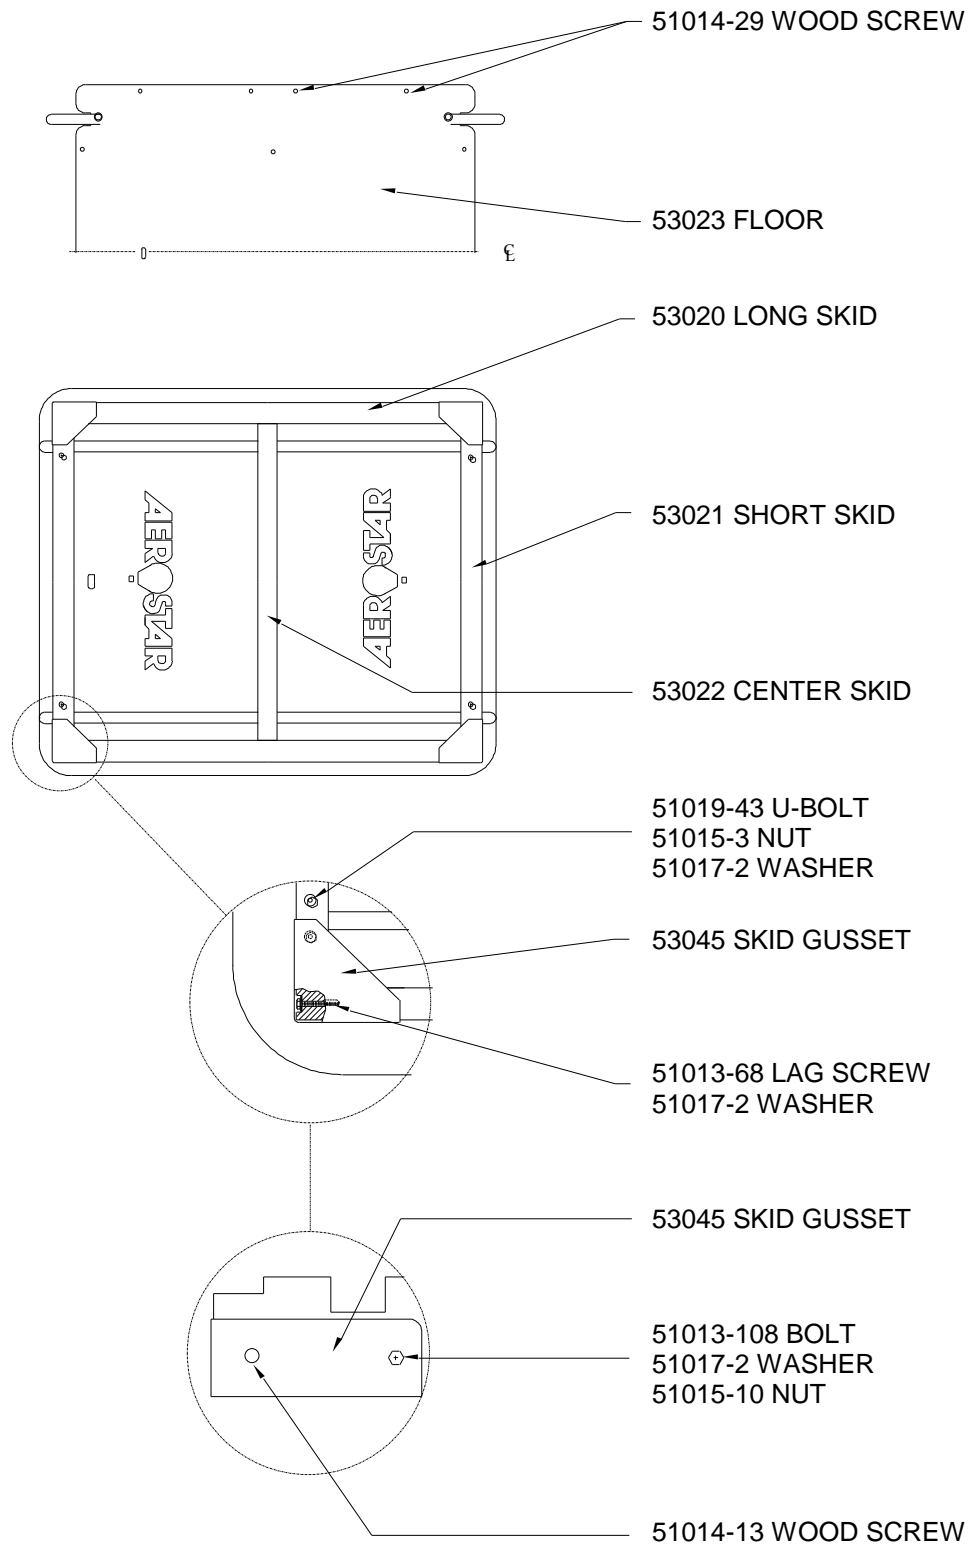

Figure RSWAFX3

Figure RSWAFX4