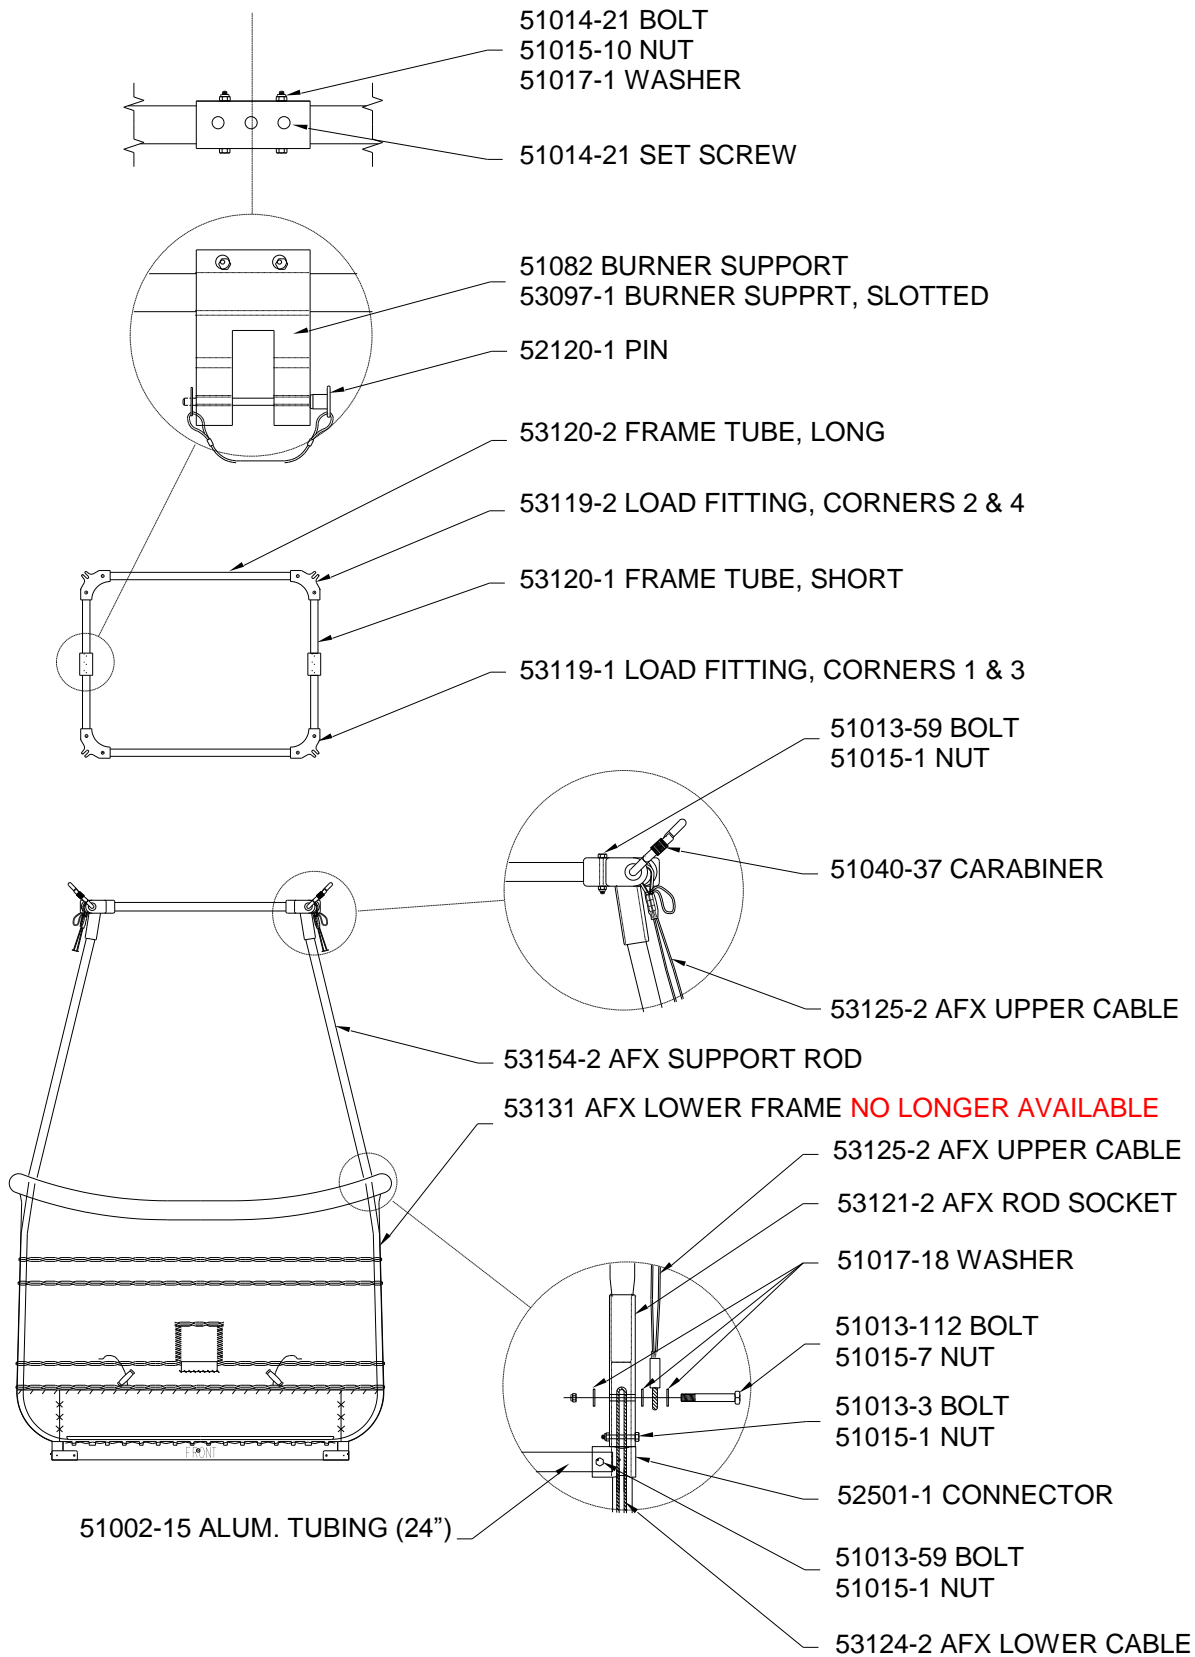

Figure RWSWAFX1