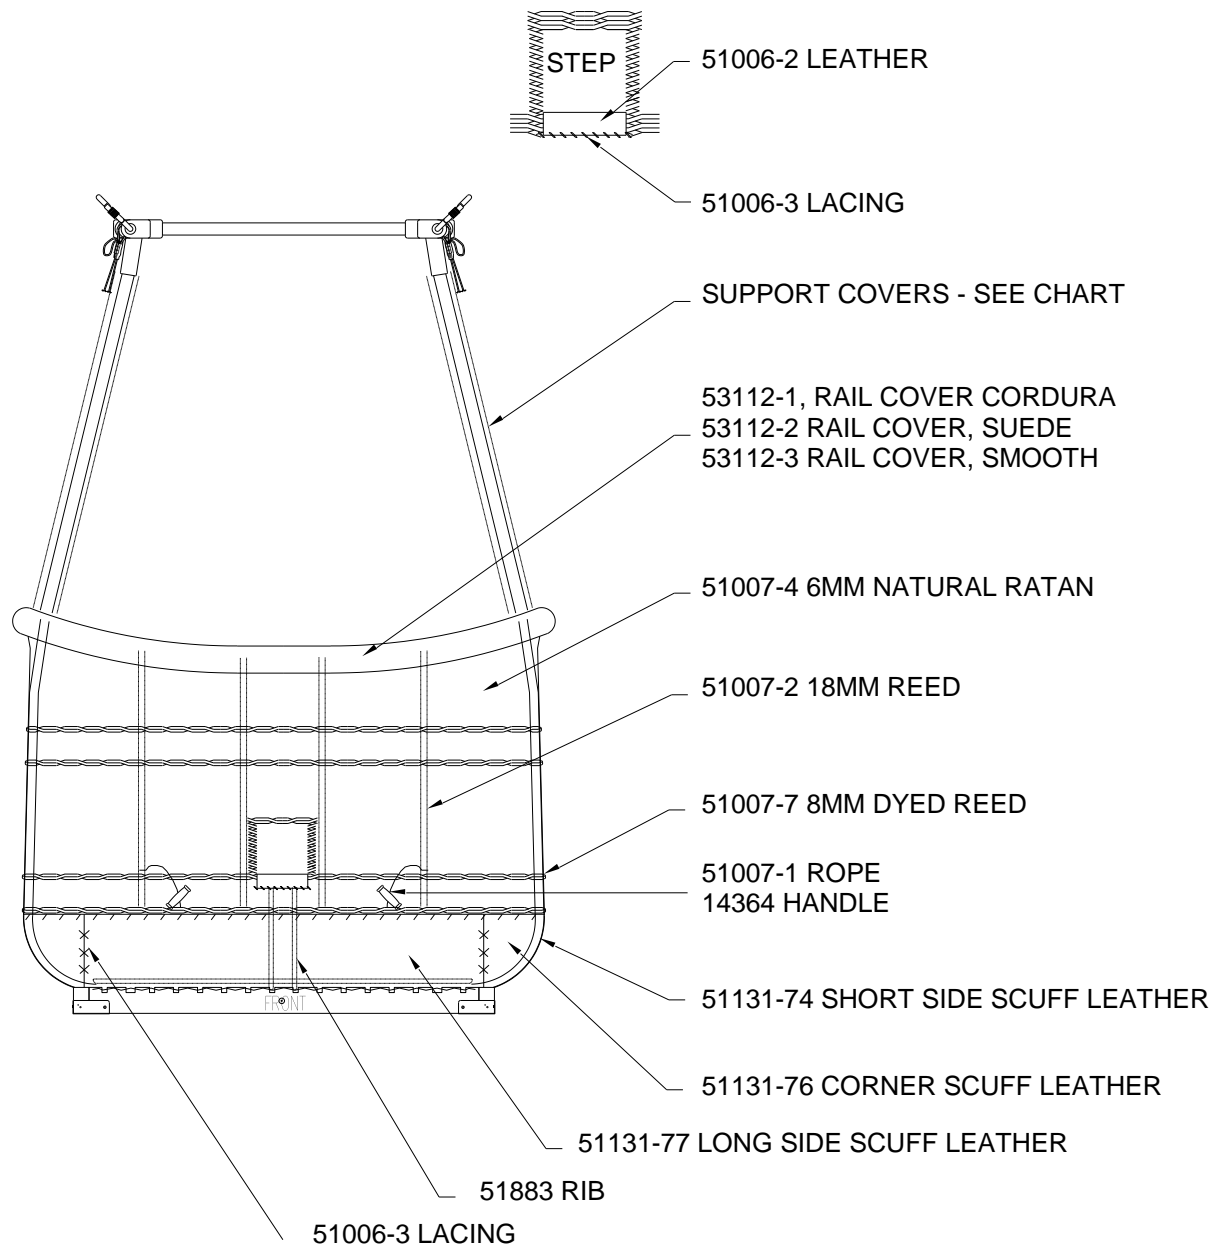

PART NUMBER		DESCRIPTION	UNITS
ARP53112	- 1	COVER, RAIL RWSW CORDURA	EA.
ARP53112	- 2	COVER, RAIL CW/RWSW SUEDE	EA.
ARP53112	- 3	COVER, RAIL CW/RWSW SMOOTH	EA.
ARP53119	- 1	AFX LOAD FITTING RWSW-CW CORNER 1,3	EA.
ARP53119	- 2	AFX LOAD FITTING RWSW-CW CORNER 2,4	EA.
ARP53120	- 1	AFX FRAME TUBE-SHORT CW-RWSW	EA.
ARP53120	- 2	AFX FRAME TUBE-LONG CW-RWSW	EA.
ARP53121	- 2	AFX ROD SOCKET, RWSW	EA.
ARP53124	- 2	AFX LOWER CABLE RWSW	EA.
ARP53125	- 2	AFX UPPER CABLE RWSW	EA.
ARP53132	- 1	AFX SUEDE UPRIGHT COVER RWSW W/SLEEVE	EA.
ARP53132	- 3	AFX SMOOTH UPRIGHT COVER RWSW W/SLEEVE	EA.
ARP53133	- 1	AFX SUEDE UPRIGHT COVER RWSW NO SLEEVE	EA.
ARP53133	- 3	AFX SMOOTH UPRIGHT COVER RWSW NO SLEEVE	EA.
ARP53136		AFX TRANSPORT STRAP	EA.
ARP53137	- 1	AFX RECEIVER POUCH-SUEDE	EA.
ARP53137	- 2	AFX RECEIVER POUCH-SMOOTH	EA.
ARP53154	- 2	AFX SUPPORT ROD, RWSW	EA.

CORNER #	SUPPORT TUBE COVER PART NUMBER			
1	53132-1 SUEDE 53132-3 SMOOTH	53132-1 SUEDE 53132-3 SMOOTH	53132-1 SUEDE 53132-3 SMOOTH	53132-1 SUEDE 53132-3 SMOOTH
2	53132-1 SUEDE 53132-3 SMOOTH	53133-1 SUEDE 53133-3 SMOOTH	53133-1 SUEDE 53133-3 SMOOTH	53133-1 SUEDE 53133-3 SMOOTH
3	53133-1 SUEDE 53133-3 SMOOTH	53133-1 SUEDE 53133-3 SMOOTH	53132-1 SUEDE 53132-3 SMOOTH	53133-1 SUEDE 53133-3 SMOOTH
4	53133-1 SUEDE 53133-3 SMOOTH	53133-1 SUEDE 53133-3 SMOOTH	53133-1 SUEDE 53133-3 SMOOTH	53133-1 SUEDE 53133-3 SMOOTH
FUEL SYSTEM	DUAL BURNER H-20 / V-15/18 TANKS	SINGLE BURNER V-15/18 TANKS	DUAL BURNER V-15/18 TANKS	SINGLE BURNER H-20 / V-15/18 TANKS