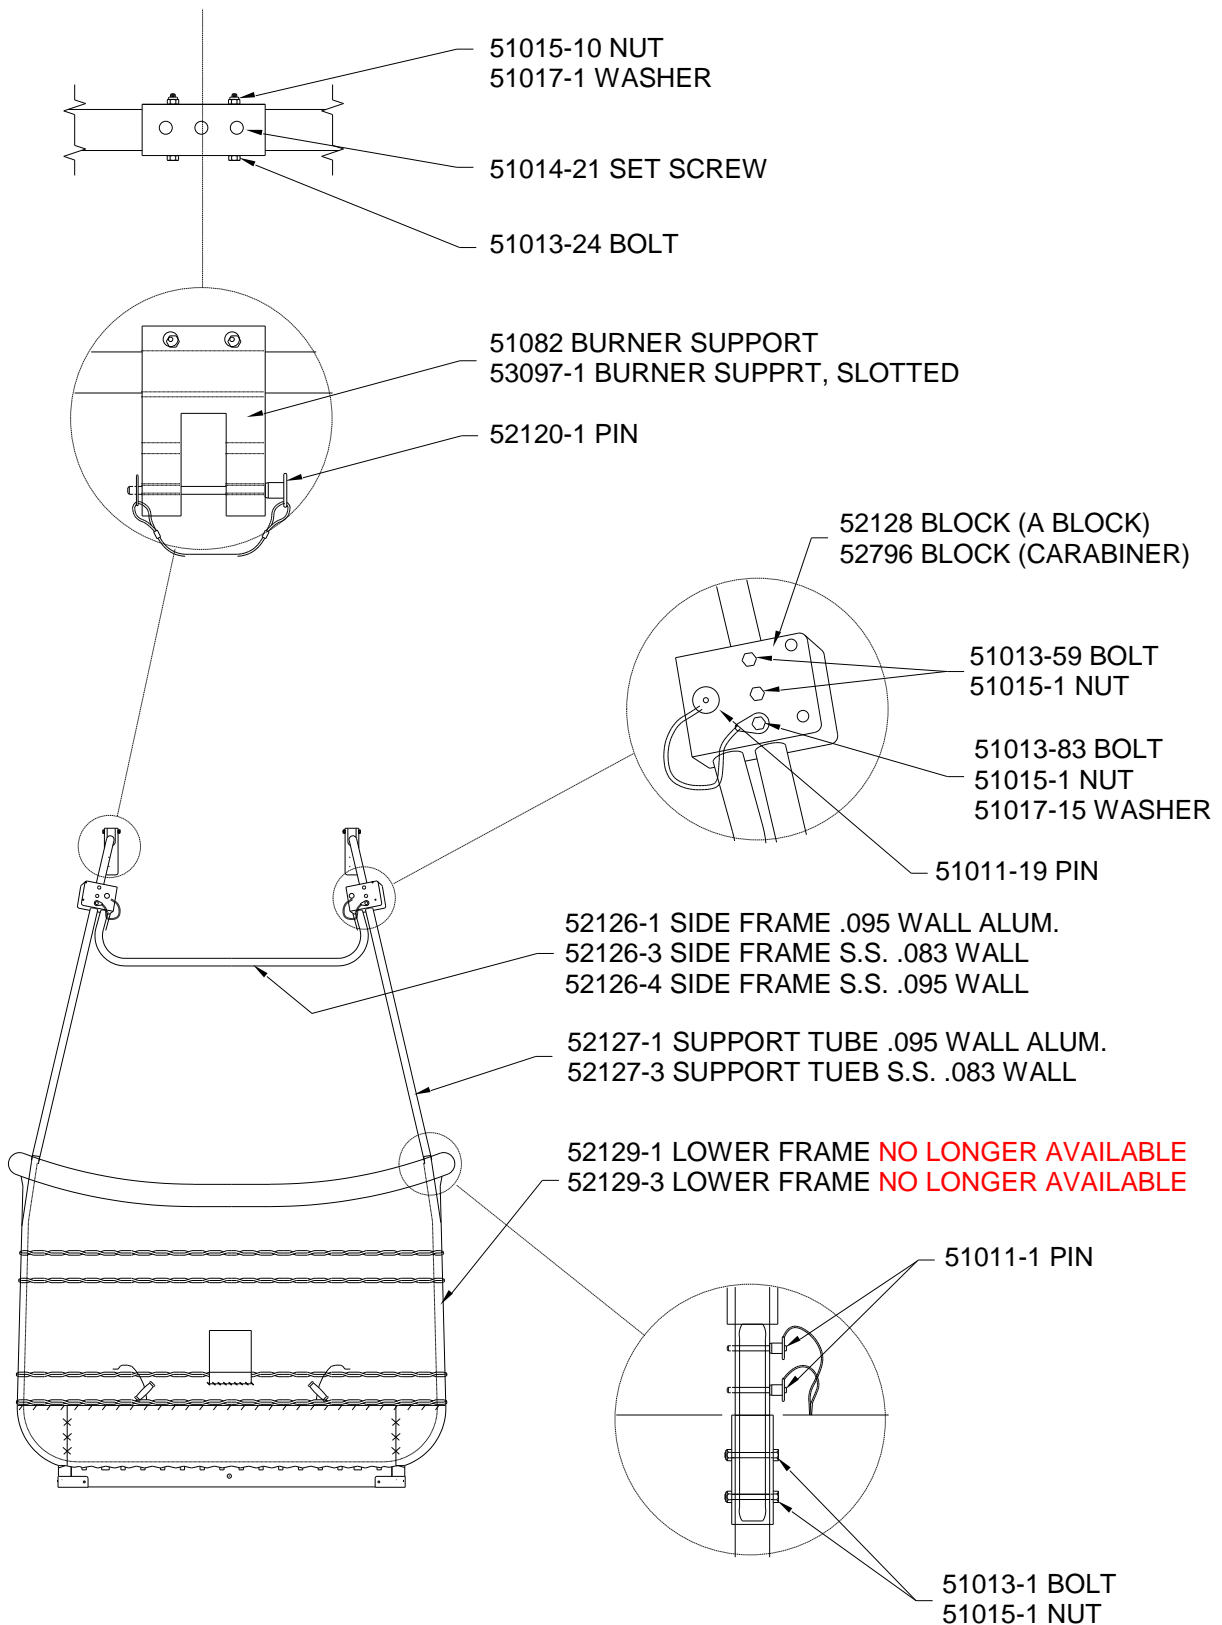

CORNER #	SUPPORT TUBE COVER PART NUMBER			
1	52144-1 SUEDE 52144-4 SMOOTH 52144-11 CORDURA	52144-1 SUEDE 52144-4 SMOOTH 52144-11 CORDURA	52144-1 SUEDE 52144-4 SMOOTH 52144-11 CORDURA	52144-1 SUEDE 52144-4 SMOOTH 52144-11 CORDURA
2	52144-2 SUEDE 52144-5 SMOOTH 52144-12 CORDURA	52144-2 SUEDE 52144-5 SMOOTH 52144-12 CORDURA	52143-2 SUEDE 52143-6 SMOOTH 52143-18 CORDURA	52143-2 SUEDE 52143-6 SMOOTH 52143-18 CORDURA
3	52143-1 SUEDE 52143-5 SMOOTH 52143-17 CORDURA	52143-1 SUEDE 52143-5 SMOOTH 52143-17 CORDURA	52143-1 SUEDE 52143-5 SMOOTH 52143-17 CORDURA	52144-1 SUEDE 52143-2 SUEDE 52143-6 SMOOTH 52143-18 CORDURA
4	52143-2 SUEDE 52143-6 SMOOTH 52143-18 CORDURA	52143-2 SUEDE 52143-6 SMOOTH 52143-18 CORDURA	52143-2 SUEDE 52143-6 SMOOTH 52143-18 CORDURA	52143-2 SUEDE 52143-6 SMOOTH 52143-18 CORDURA
FUEL SYSTEM	DUAL BURNER H-20 TANKS	DUAL BURNER H-20 / V-15/18 TANKS	SINGLE BURNER V-15/18 TANKS	DUAL BURNER V-15/18 TANKS

Figure RWSW1

Figure RWSW2

Figure RWSW3

Figure RWSW4