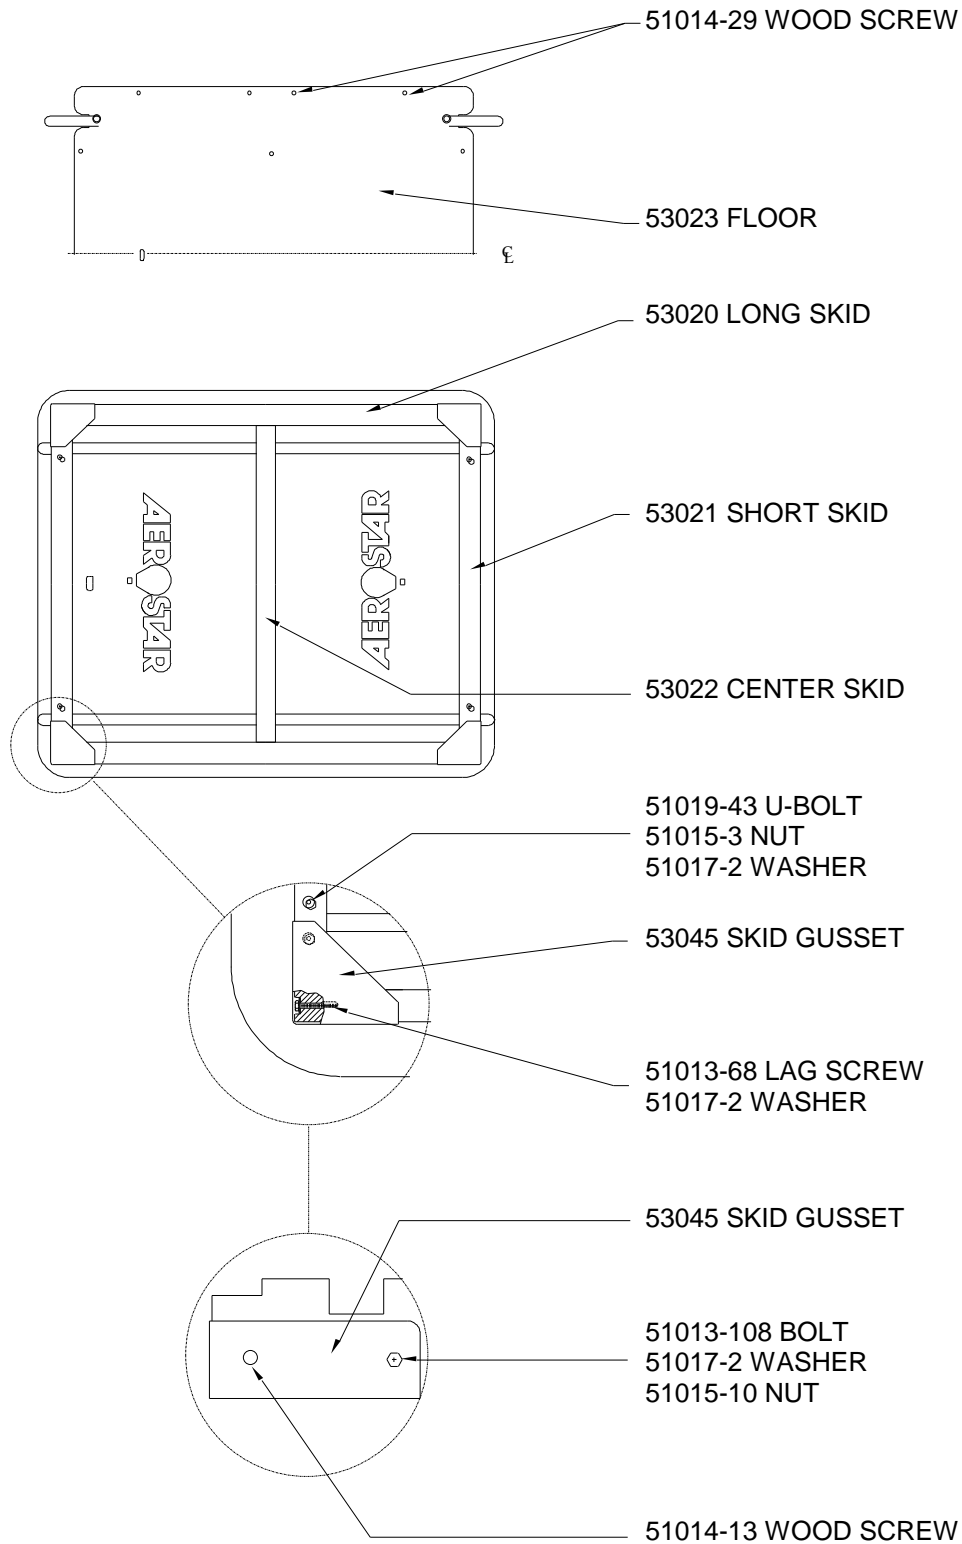

Figure RWSW3

Figure RWSW4