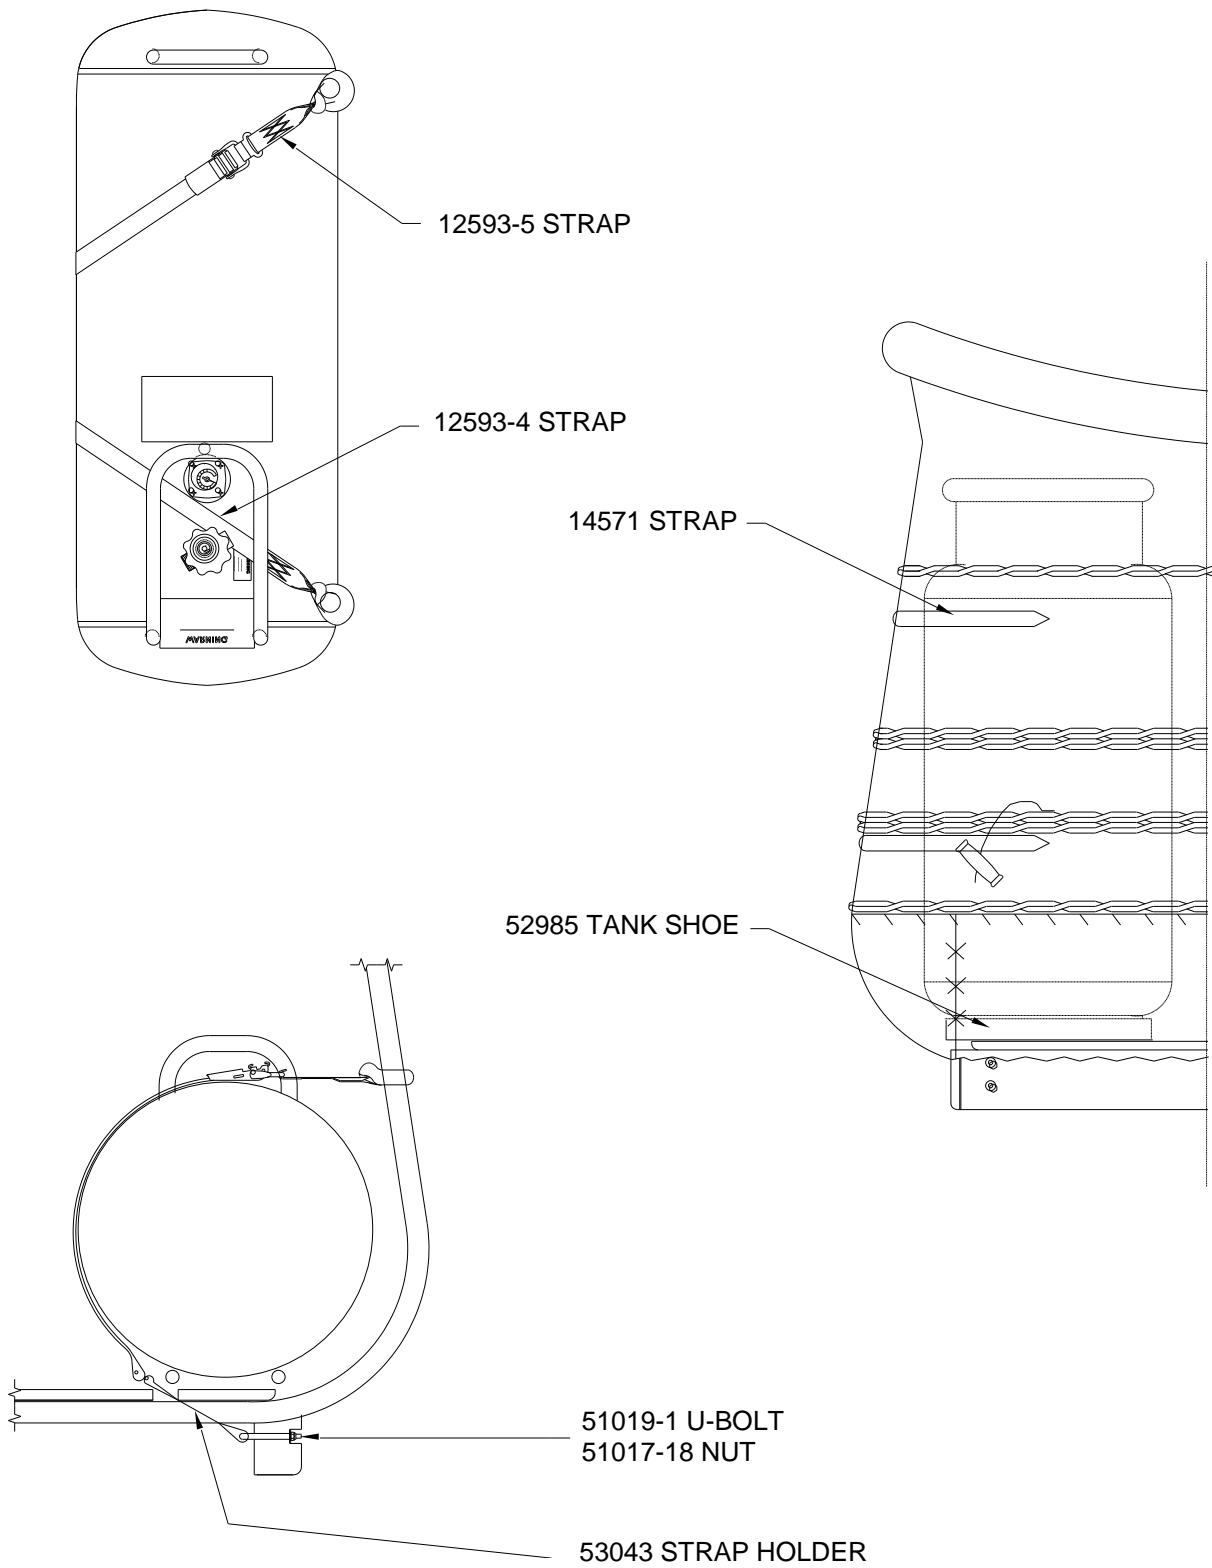

CORNER #	SUPPORT TUBE COVER PART NUMBER			
1	52144-1 SUEDE 52144-4 SMOOTH 52144-11 CORDURA	52144-1 SUEDE 52144-4 SMOOTH 52144-11 CORDURA	52144-1 SUEDE 52144-4 SMOOTH 52144-11 CORDURA	52144-1 SUEDE 52144-4 SMOOTH 52144-11 CORDURA
2	52144-2 SUEDE 52144-5 SMOOTH 52144-12 CORDURA	52144-2 SUEDE 52144-5 SMOOTH 52144-12 CORDURA	52143-2 SUEDE 52143-6 SMOOTH 52143-18 CORDURA	52143-2 SUEDE 52143-6 SMOOTH 52143-18 CORDURA
3	52143-1 SUEDE 52143-5 SMOOTH 52143-17 CORDURA	52143-1 SUEDE 52143-5 SMOOTH 52143-17 CORDURA	52143-1 SUEDE 52143-5 SMOOTH 52143-17 CORDURA	52144-1 SUEDE 52143-2 SUEDE 52143-6 SMOOTH 52143-18 CORDURA
4	52143-2 SUEDE 52143-6 SMOOTH 52143-18 CORDURA	52143-2 SUEDE 52143-6 SMOOTH 52143-18 CORDURA	52143-2 SUEDE 52143-6 SMOOTH 52143-18 CORDURA	52143-2 SUEDE 52143-6 SMOOTH 52143-18 CORDURA
FUEL SYSTEM	DUAL BURNER H-20 TANKS	DUAL BURNER H-20 / V-15/18 TANKS	SINGLE BURNER V-15/18 TANKS	DUAL BURNER V-15/18 TANKS

Figure RWSW1

Figure RWSW2

Figure RWSW3

Figure RWSW4