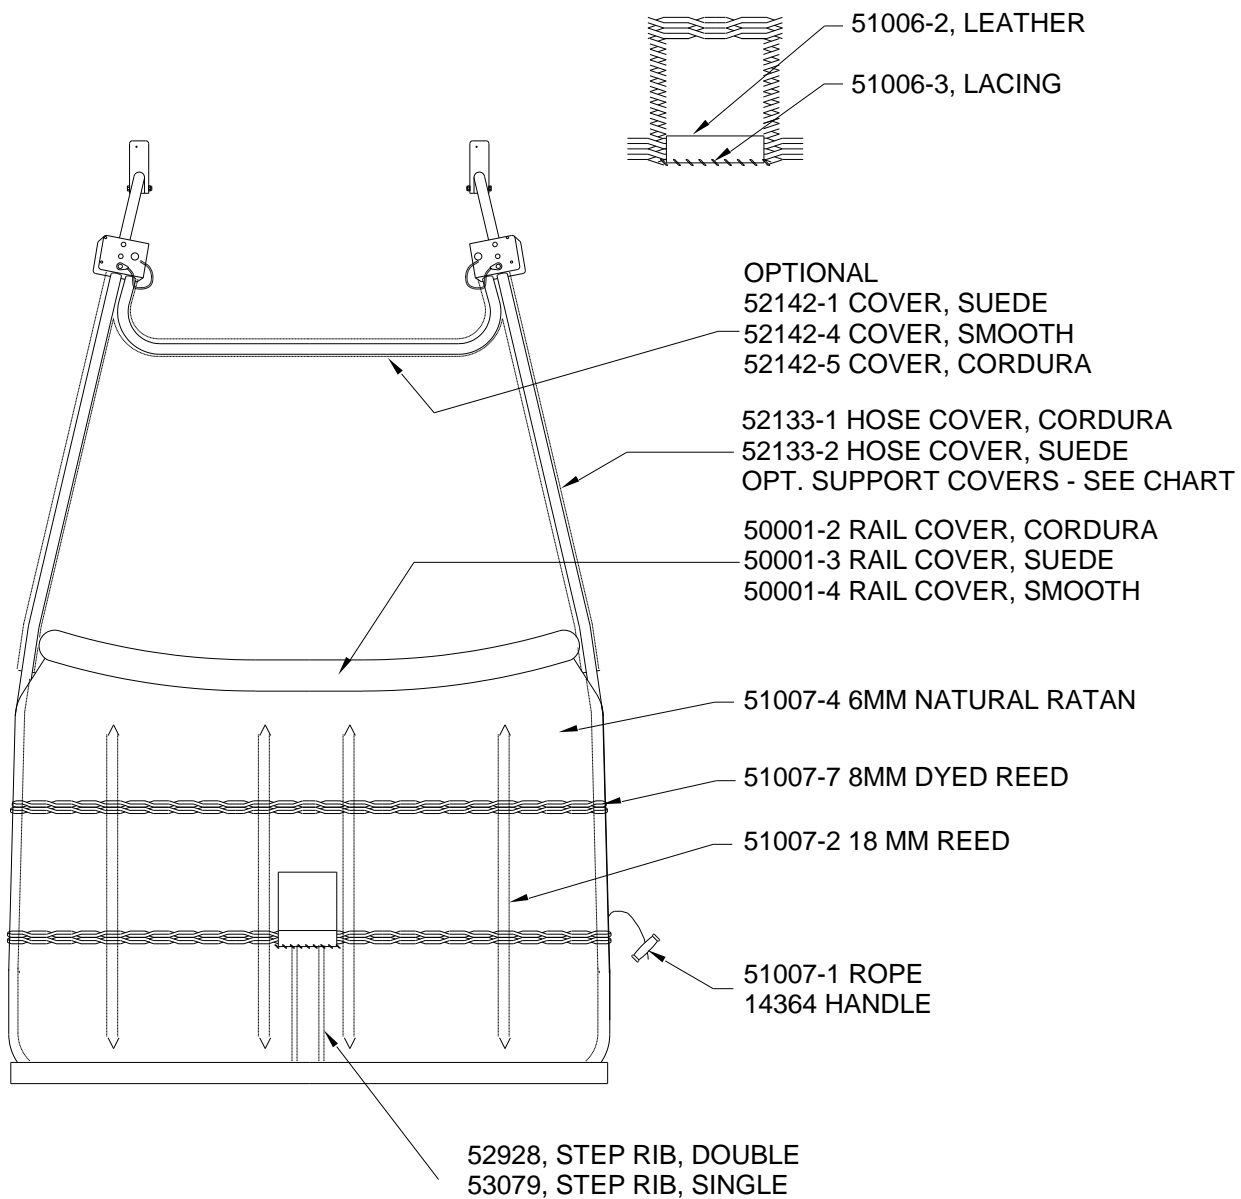

CORNER #	OPTIONAL SUPPORT TUBE COVER P/N	
1	52144-3 SUEDE 52144-6 SMOOTH 52144-7 CORDURA	52144-3 SUEDE 52144-6 SMOOTH 52144-7 CORDURA
2	52143-4 SUEDE 52143-8 SMOOTH 52143-10 CORDURA	52143-4 SUEDE 52143-8 SMOOTH 52143-10 CORDURA
3	52144-3 SUEDE 52144-6 SMOOTH 52144-7 CORDURA	52143-3 SUEDE 52143-7 SMOOTH 52143-9 CORDURA
4	52143-4 SUEDE 52143-8 SMOOTH 52143-10 CORDURA	52143-4 SUEDE 52143-8 SMOOTH 52143-10 CORDURA
FUEL SYSTEM	DUAL BURNER V-10/15 TANKS	SINGLE BURNER V-10/15 TANKS