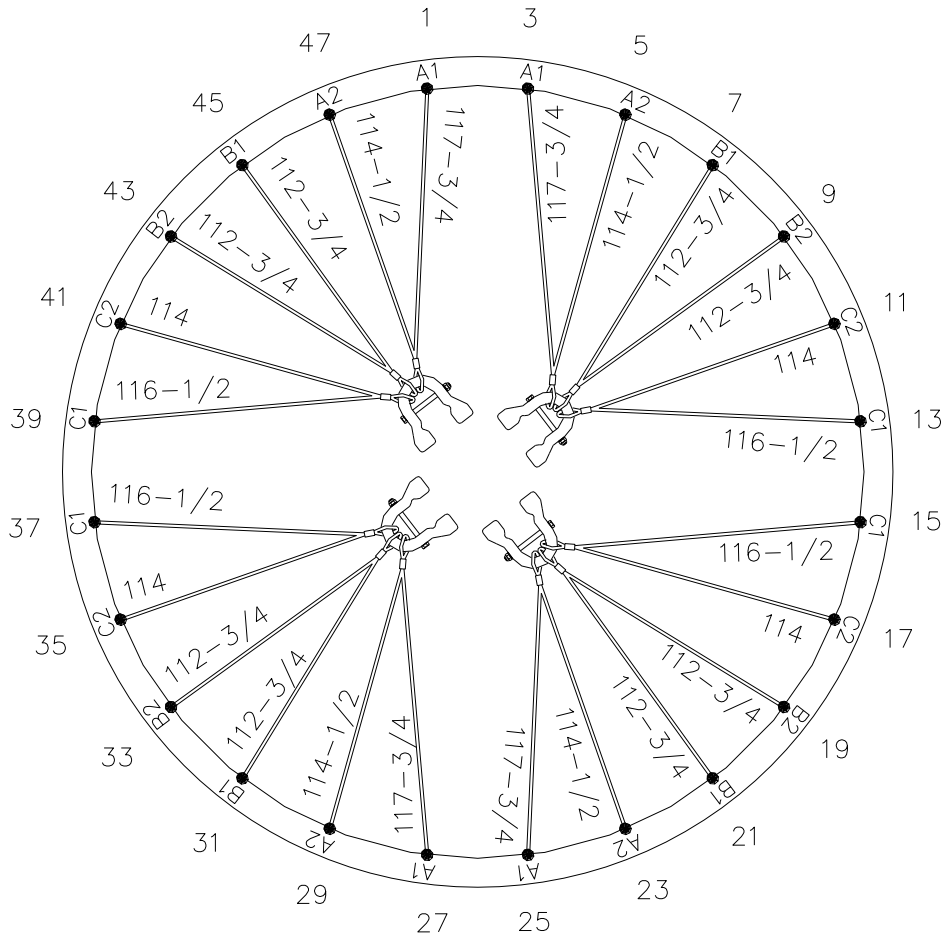

S-66A \ S-71A  
 4 POINT A-BLOCK CABLES  
 (CW, CWS, RB5)

Figure C13

**Cable Sets**

- 52852 A-block Kevlar Cable Set
- 52853 A-block Steel Cable Set

**Cable Pairs**

- 52826 – 28 Kevlar Cable Pair A
- 52826 – 27 Kevlar Cable Pair B
- 52826 – 26 Kevlar Cable Pair C
- 52827 – 28 Steel Cable Pair A
- 52827 – 27 Steel Cable Pair B
- 52827 – 26 Steel Cable Pair C