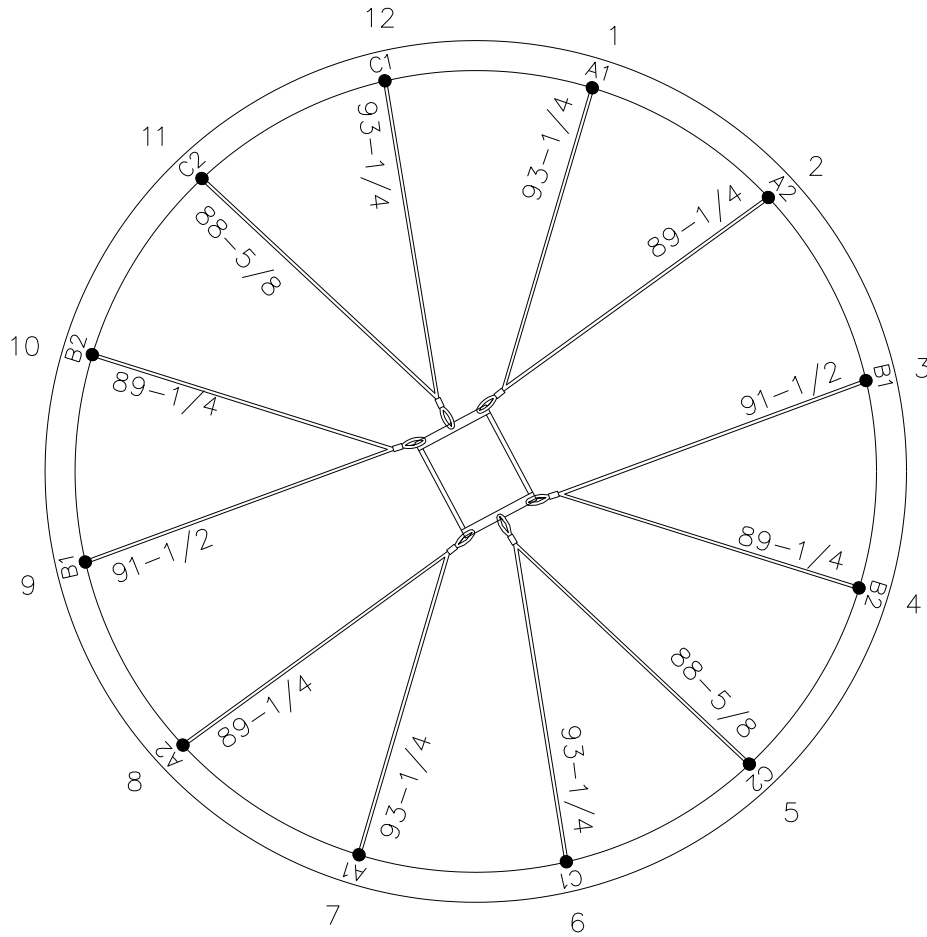

Figure C18

Cable Sets  
52316 - 75 Steel Cable Set

Cable Pairs  
52306 - 75 Steel Cable Pair A  
52306 - 76 Steel Cable Pair B

RX-6 \ RX-7  
2 POINT CABLES

Figure C19

Cable Sets  
52317 - 55 Steel Cable Set