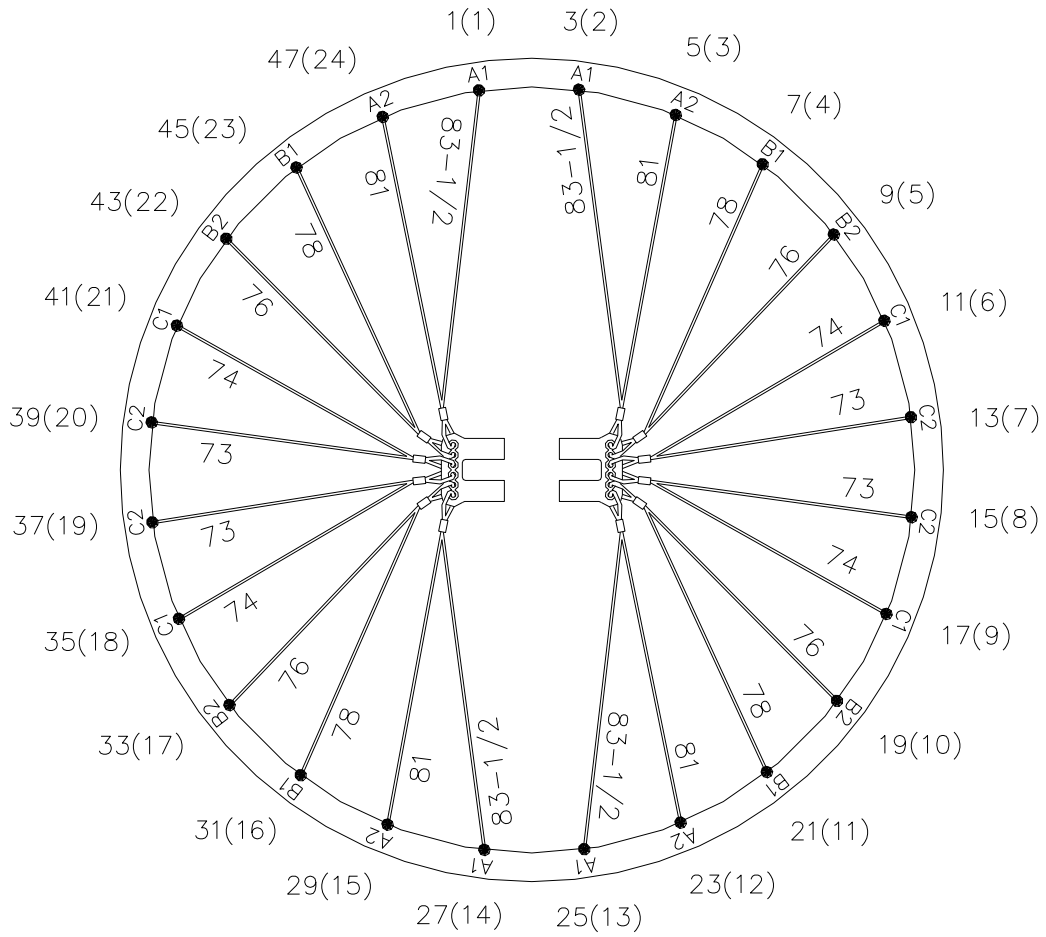

S-55A \ S-57A \ S-60A  
 S-55H \ S-57H \ S-60H  
**4 POINT A-BLOCK CABLES**  
 (RWS, RWSW, CW, CWS)  
 ( \* ) – Model H seam no.

Figure C8

**Cable Sets**

52316 - 25 Steel Cable Set

**Cable Pairs**

52306 – 25 Steel Cable Pair A