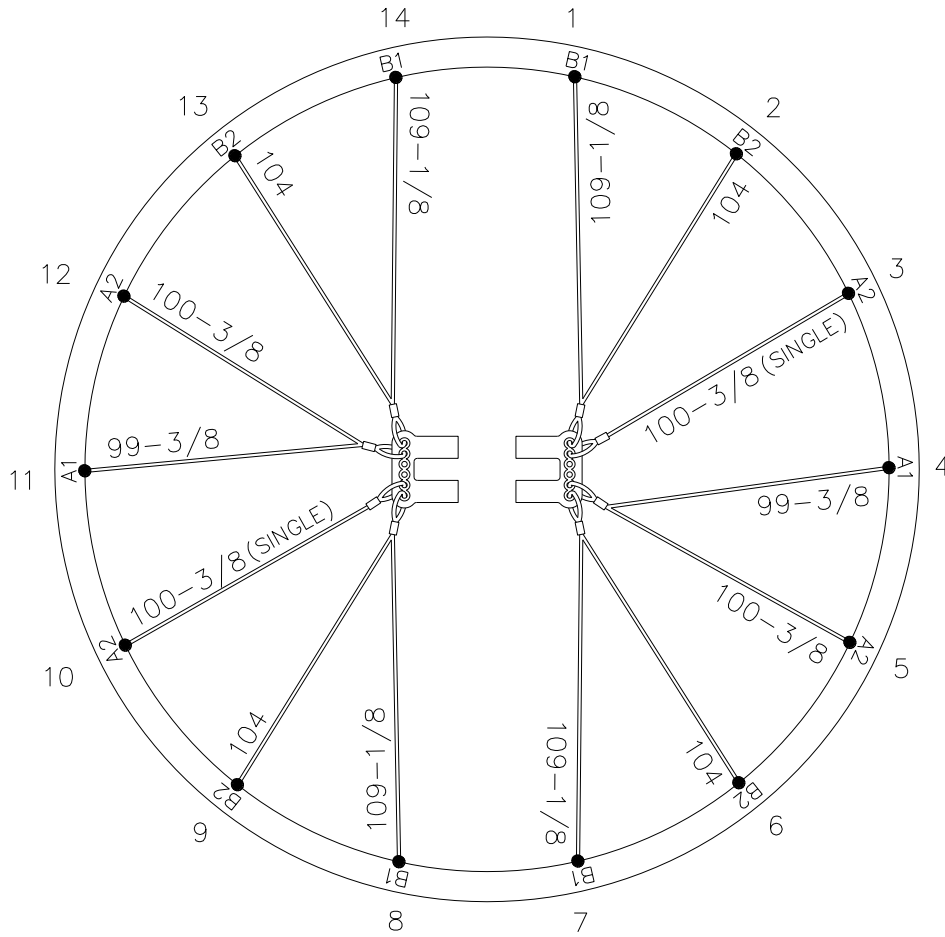

52827 – 29 Steel Cable Pair A

52827 – 30 Steel Cable Pair B

RX-9  
 4 POINT A-BLOCK CABLES  
 (RWS, RWSW, CW, CWS, RB-5)

Figure C25

**Cable Sets**

52316 – 95 Steel Cable Set

**Cable Pairs**

52306 – 95 Steel Cable Pair A