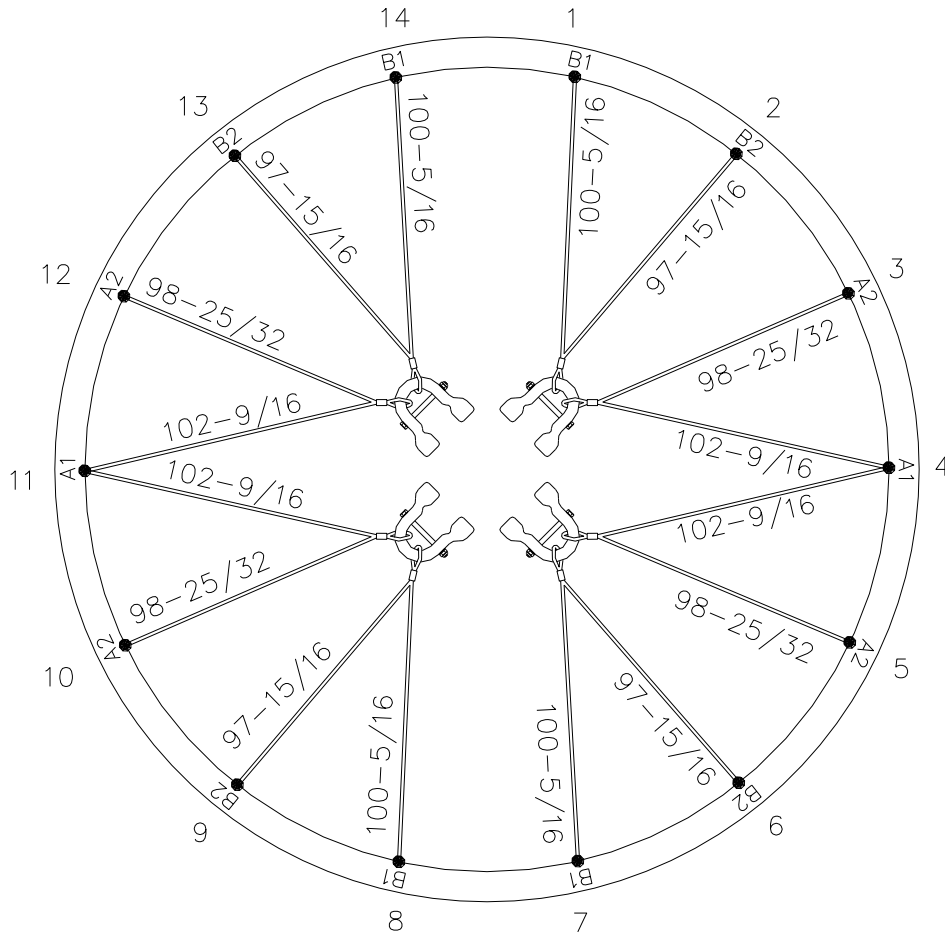

Figure C24

Cable Sets

52860 A-block Kevlar Cable Set

52861 A-block Steel Cable Set

Cable Pairs

52826 – 29 Kevlar Cable Pair A

52826 – 30 Kevlar Cable Pair B

52827 – 29 Steel Cable Pair A

52827 – 30 Steel Cable Pair B

RX-9
4 POINT A-BLOCK CABLES
(RWS, RWSW, CW, CWS, RB-5)