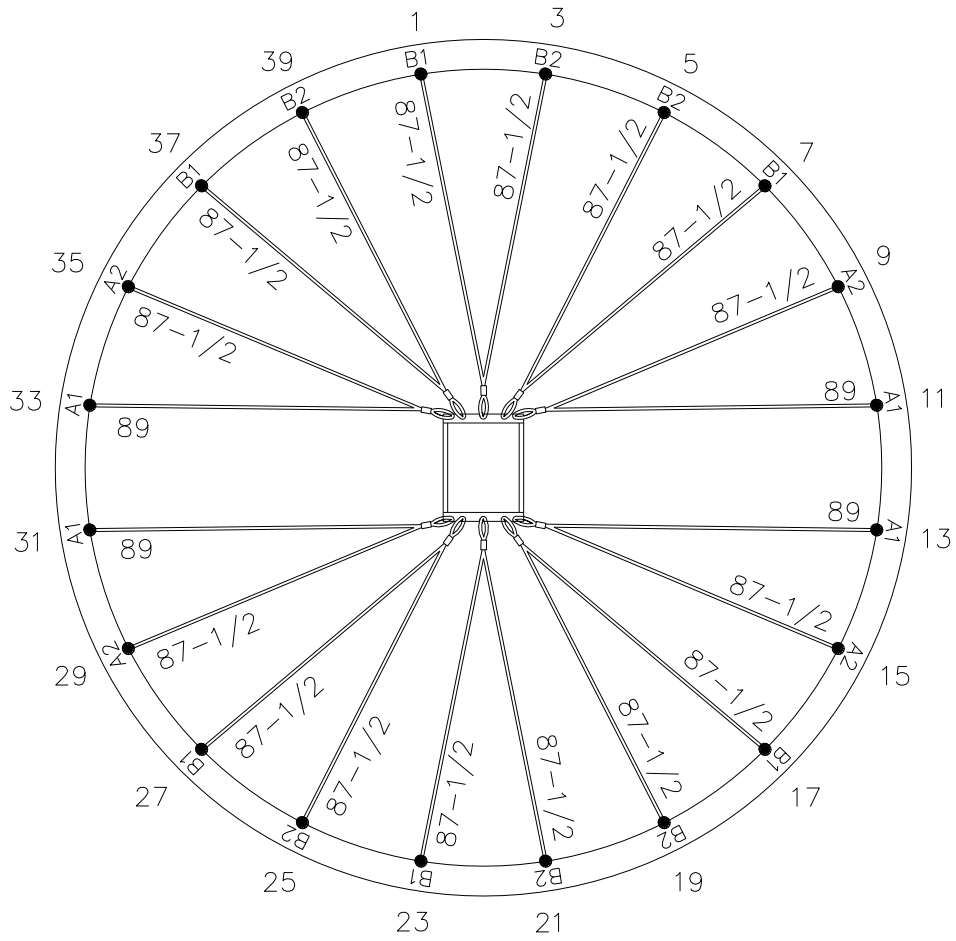

S-50A \ S-52A  
2 POINT CABLES

Figure C5

Cable Set  
52317-15 Steel Cable Set

Cable Pairs  
52307 – 15 Steel Cable Pair A  
52307 – 16 Steel Cable Pair B

S-50A \ S-52A  
RALLY LOAD FRAME CABLES

Figure C6

**Cable Sets**