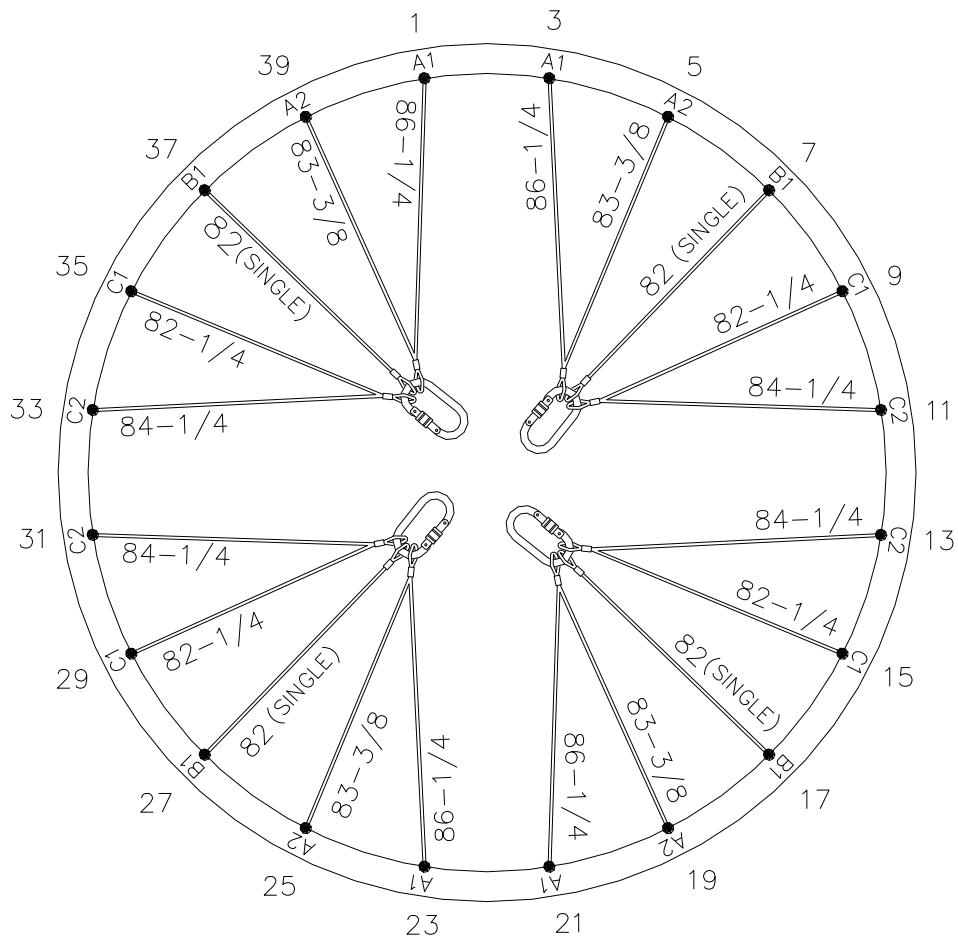

Figure C1

**Cable Sets**

52834 Carabiner Kevlar Cable Set

52835 Carabiner Steel Cable Set

**Cable Pairs**

52824 - 6 Kevlar Cable Pair A

52825 - 6 Steel Cable Pair A

S-49A \ S-53A \ S53H  
 4 POINT CARABINER CABLES  
 (ELS, ELSS, RWS, RWSW)  
 (CW S-53A ONLY)  
 ( \* ) – Model H seam no.