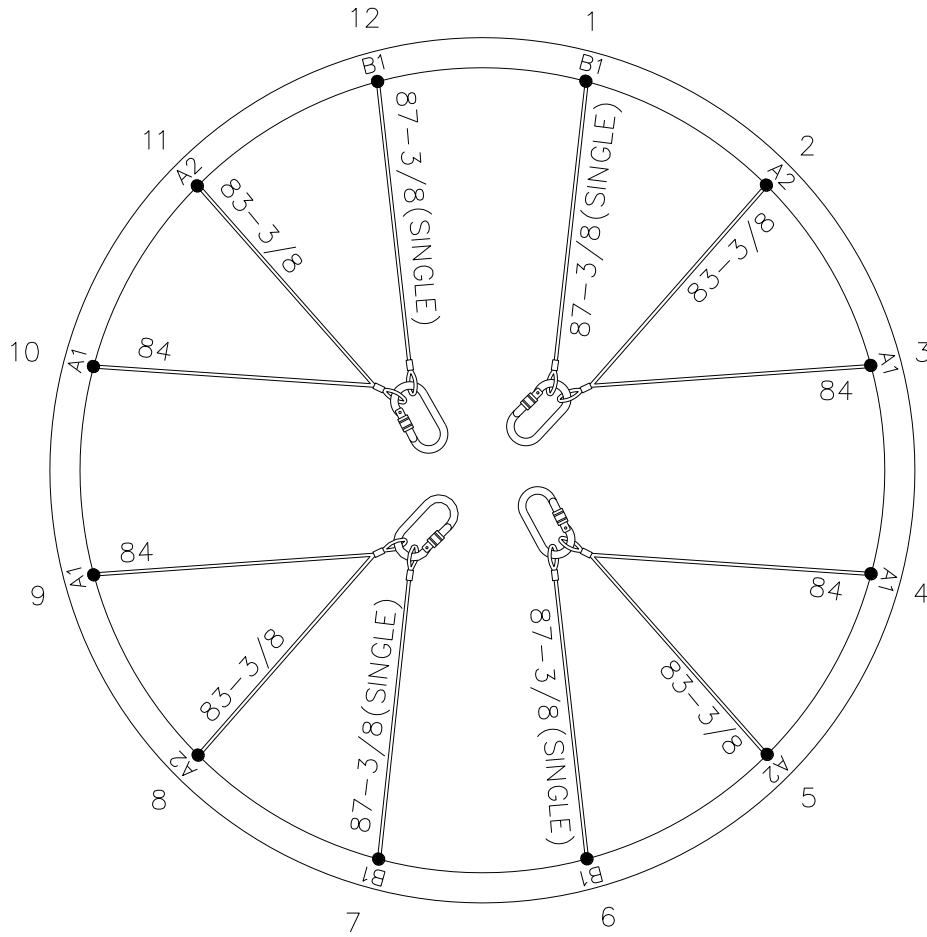

RX-6 \ RX-7  
4 POINT CARABINER CABLES  
(ELS, ELSS)

Figure C16

**Cable Sets**

52866 Carabiner Kevlar Cable Set

52867 Carabiner Steel Cable Set

**Cable Pairs**

52824 – 3 Kevlar Cable Pair A

52828 – 2 Kevlar Cable Single B