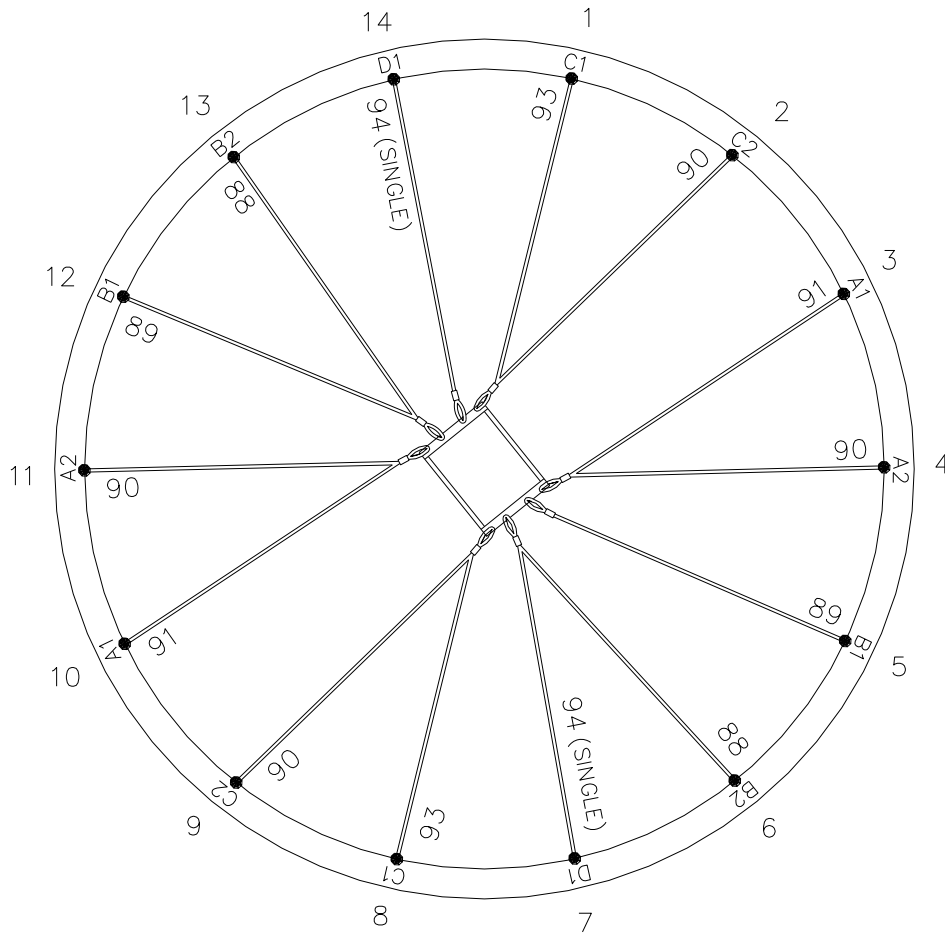

52306 – 87 Steel Cable Single C

RX-8 \ RXS-8  
2 POINT CABLES

Figure C23

**Cable Sets**

52317 - 75 Steel Cable Set

**Cable Pairs**

- 52307 – 75 Steel Cable Pair A
- 52307 – 76 Steel Cable Pair B
- 52307 – 77 Steel Cable Pair C
- 52307 – 78 Steel Cable Single D