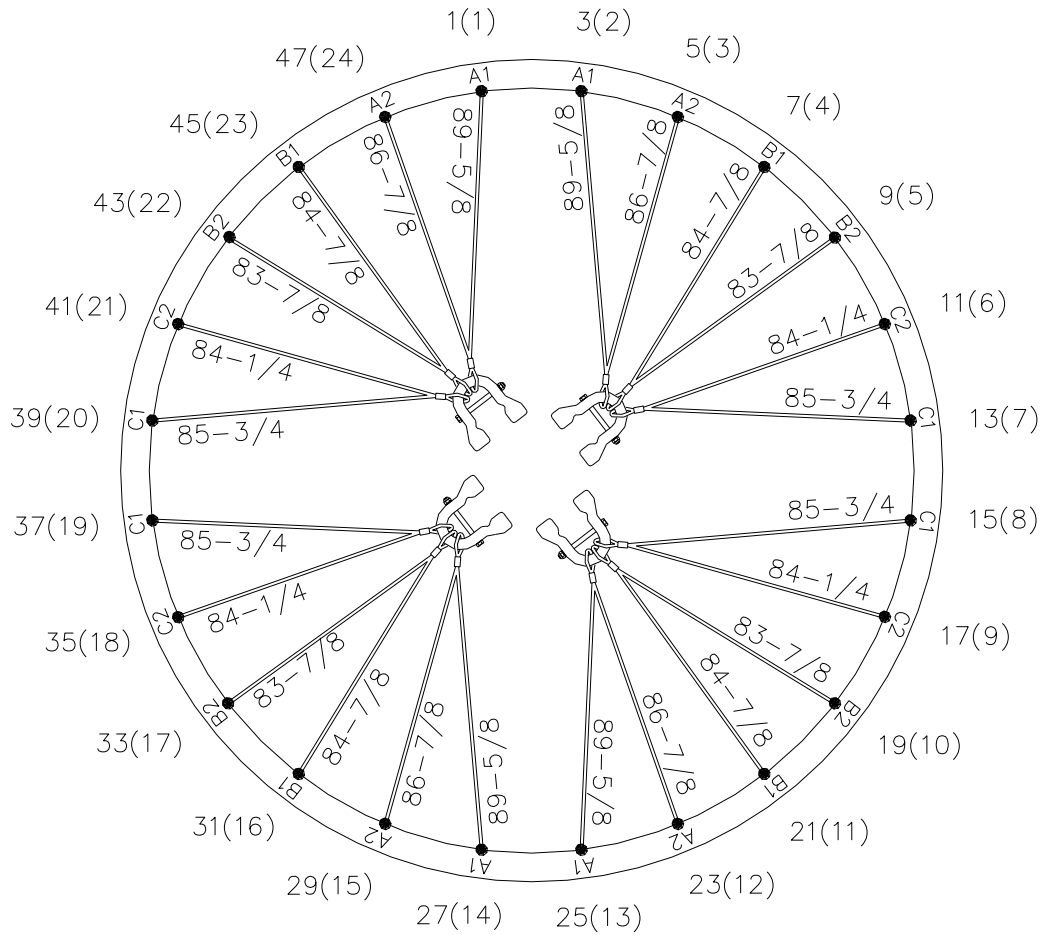

S-55A \ S-57A \ S-60A  
 S-55H \ S-57H \ S-60H  
 4 POINT CARABINER CABLES  
 (RWS, RWSW, CW)  
 ( \* ) – Model H seam no.

Figure C7

**Cable Sets**

- 52848 A-block Kevlar Cable Set
- 52849 A-block Steel Cable Set