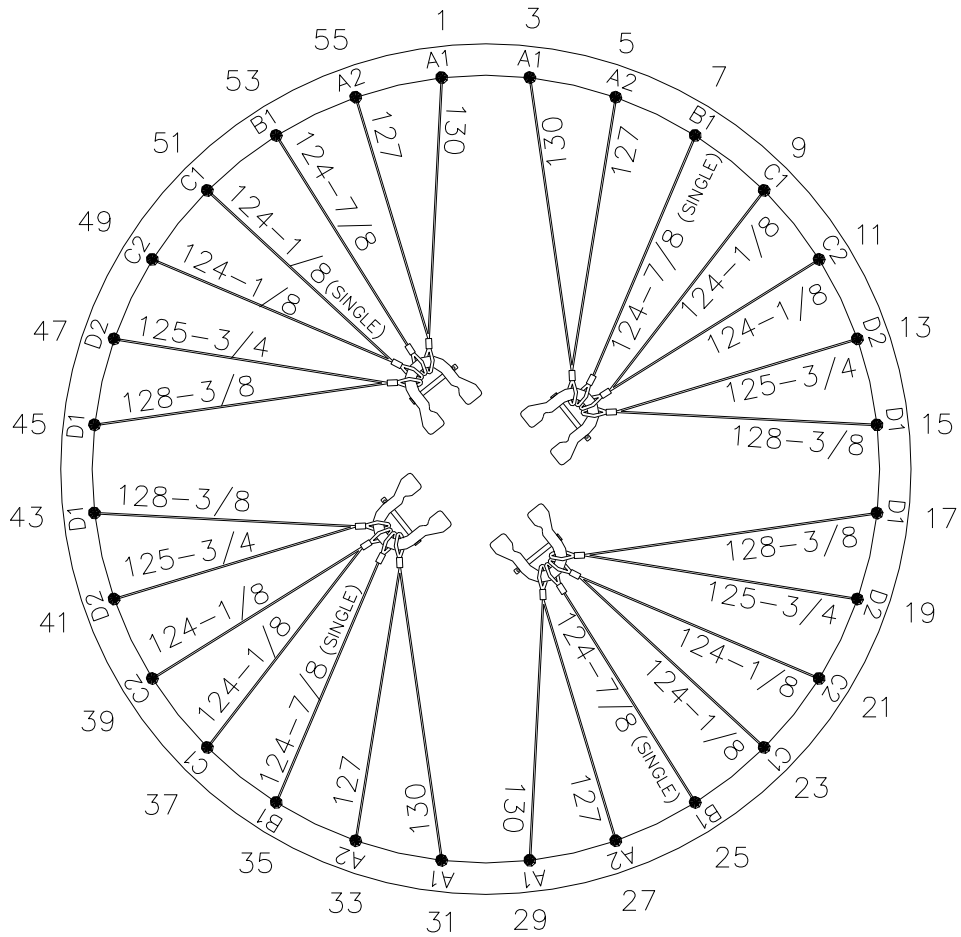

S-66A \ S-71A  
2 POINT CABLES

Figure C15

**Cable Sets**

52854 A-block Kevlar Cable Set

52855 A-block Steel Cable Set

**Cable Pairs**

52826 – 25 Kevlar Cable Pair A

52830 – 5 Kevlar Cable Single B