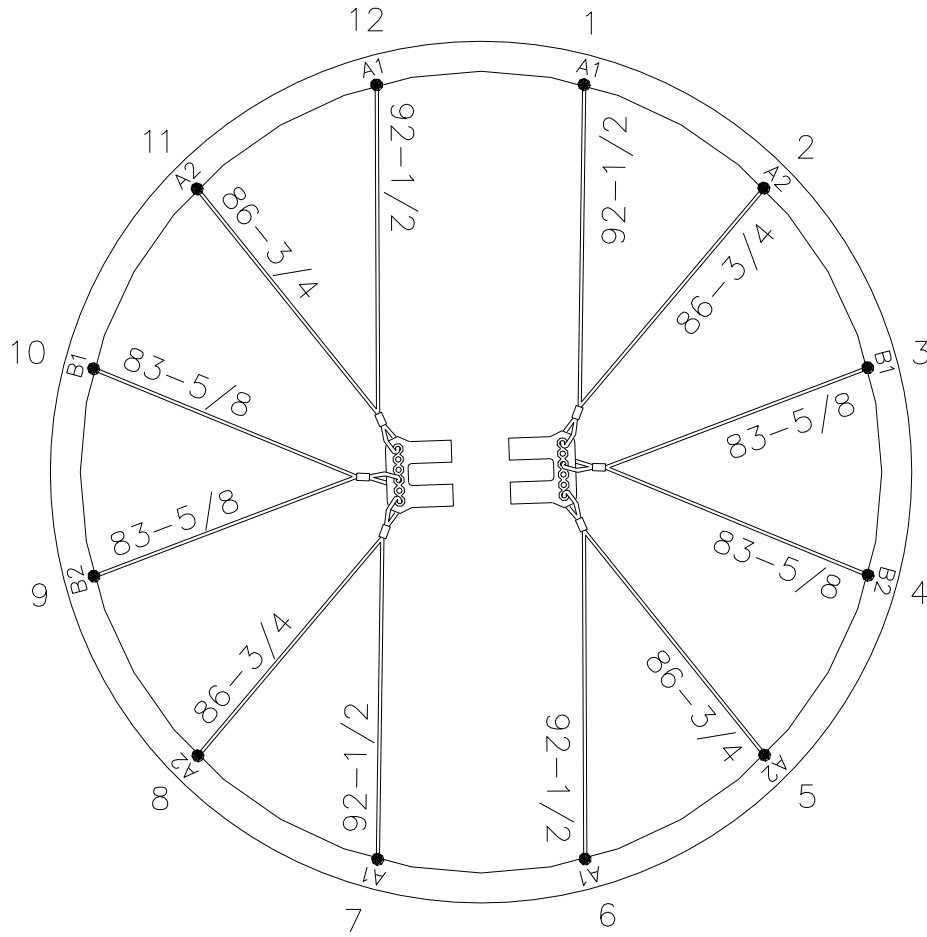

**Cable Pairs**

- 52826 – 3 Kevlar Cable Pair A
- 52830 – 2 Kevlar Cable Single B
- 52827 – 3 Steel Cable Pair A
- 52831 – 2 Steel Cable Single B

RX-6 \ RX-7  
 4 POINT A-BLOCK CABLES  
 (RWS, RWSW, CW)