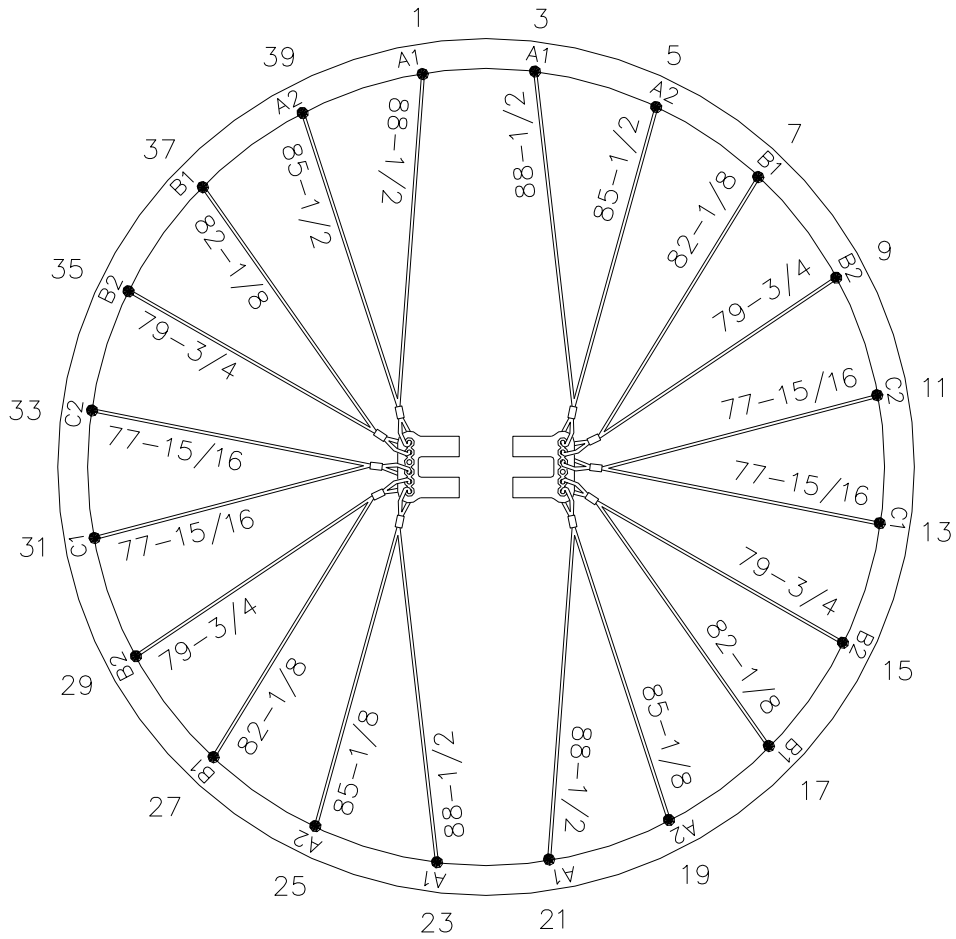

S-50A \ S-52A  
 4 POINT A-BLOCK CABLES  
 (ELS, ELSS, RWS, RWSW, CW)

Figure C4

Cable Set  
52316-15 Steel Cable Set

Cable Pairs  
52306 – 15 Steel Cable Pair A  
52306 – 16 Steel Cable Pair B  
52306 – 17 Steel Cable Pair C