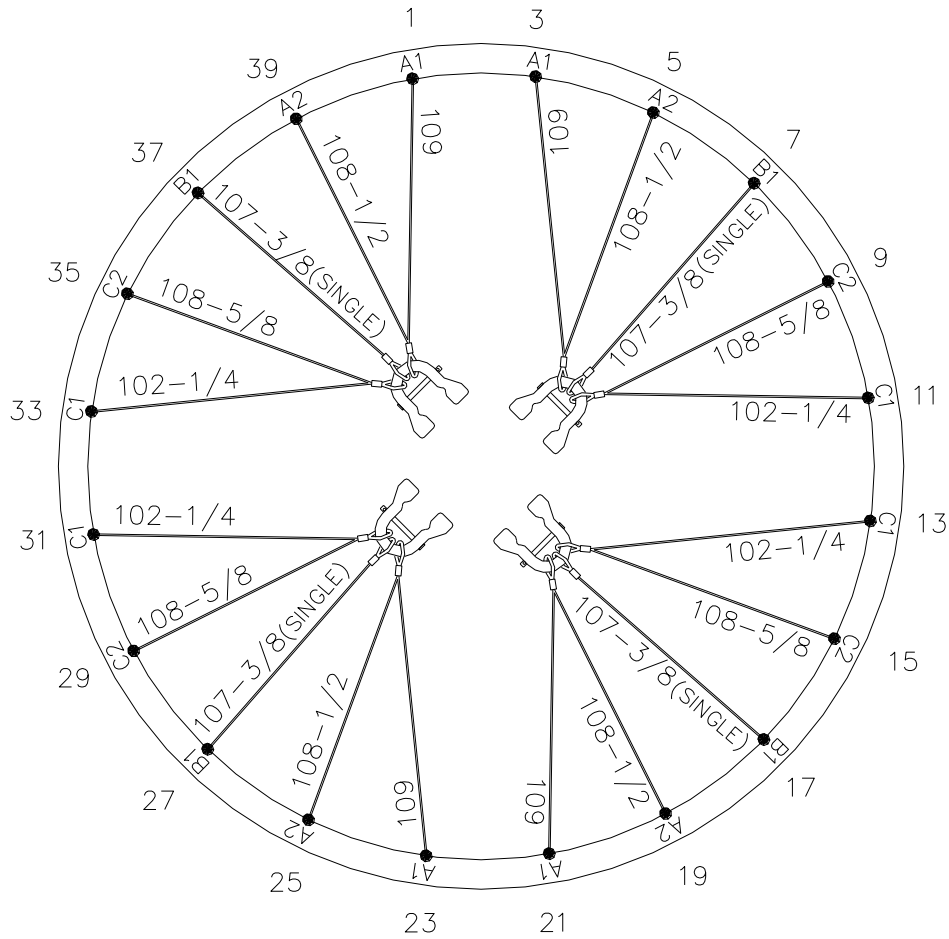

52824 – 20 Kevlar Cable Pair A

52828 – 4 Kevlar Cable Single B

52824 – 19 Kevlar Cable Pair C

52825 – 20 Steel Cable Pair A

52829 – 4 Steel Cable Single B

52825 – 19 Steel Cable Pair C

S-57S \ S-60S  
 4 POINT CARABINER CABLES  
 (RWS, RWSW, CW, CWS)