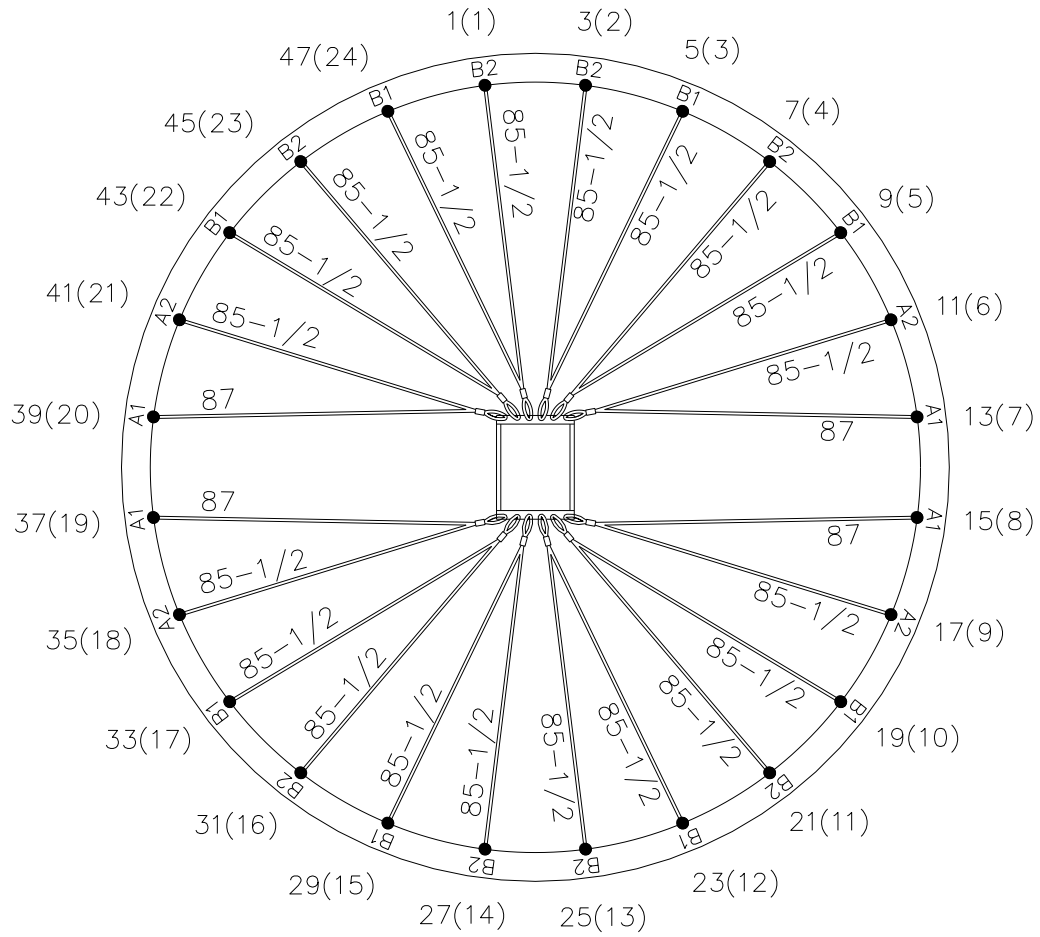

52306 – 16 Steel Cable Pair B

52306 – 17 Steel Cable Pair C

S-55A \ S-57A \ S-60A  
 S-55H \ S-57H \ S-60H  
 2 POINT CABLES  
 ( \* ) – Model H seam no.

Figure C9

Cable Sets  
52317 - 25 Steel Cable Set

Cable Pairs  
52307 – 25 Steel Cable Pair A  
52307 – 26 Steel Cable Pair B