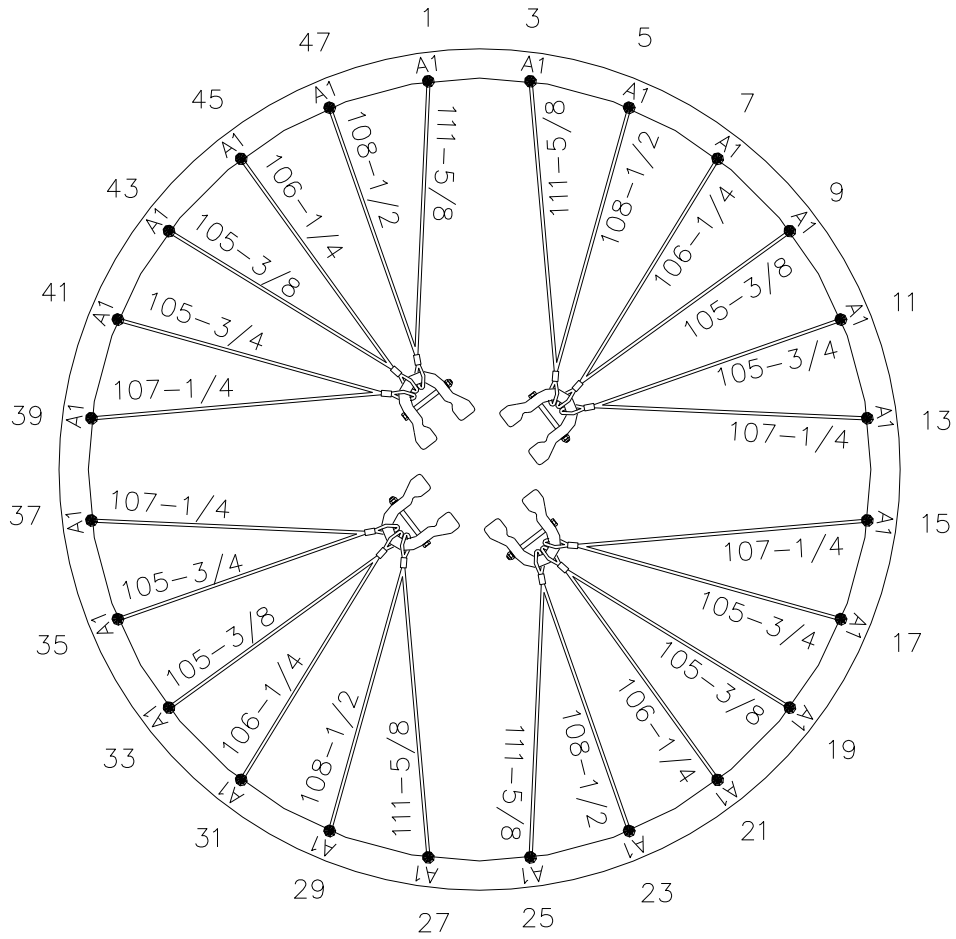

S-57S \ S-60S  
 4 POINT A-BLOCK CABLES  
 (RWS, RWSW, CW, CWS)

Figure C12

**Cable Sets**

- 52850 A-block Kevlar Cable Set
- 52851 A-block Steel Cable Set

**Cable Pairs**

- 52826 – 21 Kevlar Cable Pair A
- 52826 – 15 Kevlar Cable Pair B
- 52826 – 17 Kevlar Cable Pair C
- 52827 – 21 Steel Cable Pair A
- 52827 – 15 Steel Cable Pair B
- 52827 – 17 Steel Cable Pair C