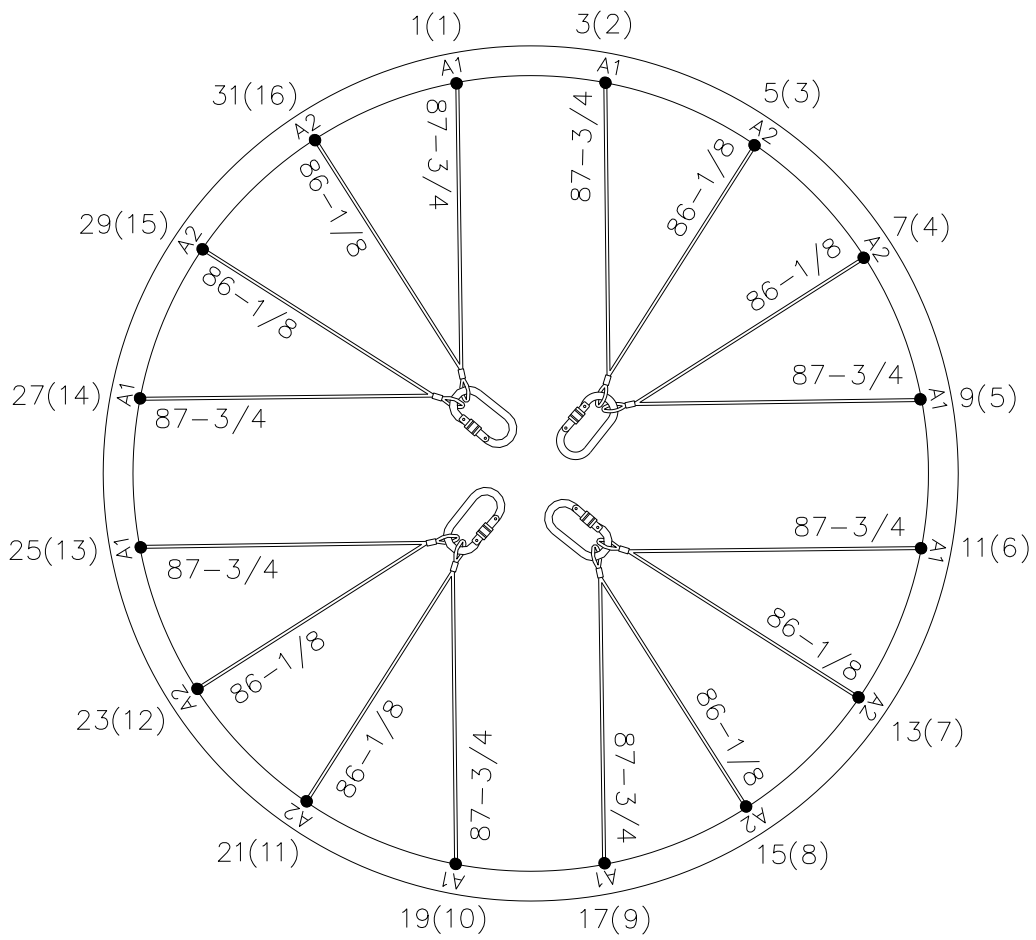

Figure C1

**Cable Sets**

52834 Carabiner Kevlar Cable Set

52835 Carabiner Steel Cable Set

**Cable Pairs**

52824 - 6 Kevlar Cable Pair A

52825 - 6 Steel Cable Pair A

S-49A \ S-53A \ S53H  
 4 POINT CARABINER CABLES  
 (ELS, ELSS, RWS, RWSW)  
 (CW S-53A ONLY)  
 ( \* ) – Model H seam no.