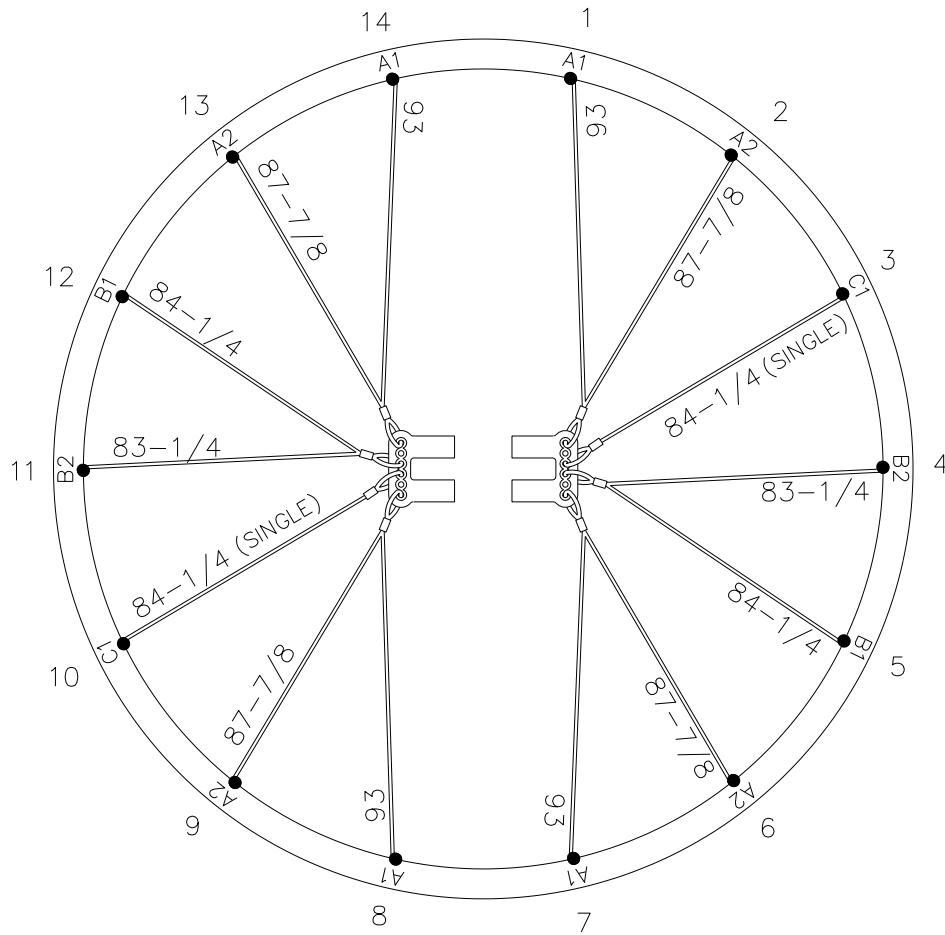

52827 – 3 Steel Cable Pair B

RX-8 \ RXS-8  
 4 POINT A-BLOCK CABLES  
 (RWS, RWSW, CW, CWS)

Figure C22

**Cable Sets**

52316 - 85 Steel Cable Set

**Cable Pairs**

52306 – 85 Steel Cable Pair A

52306 – 86 Steel Cable Pair B