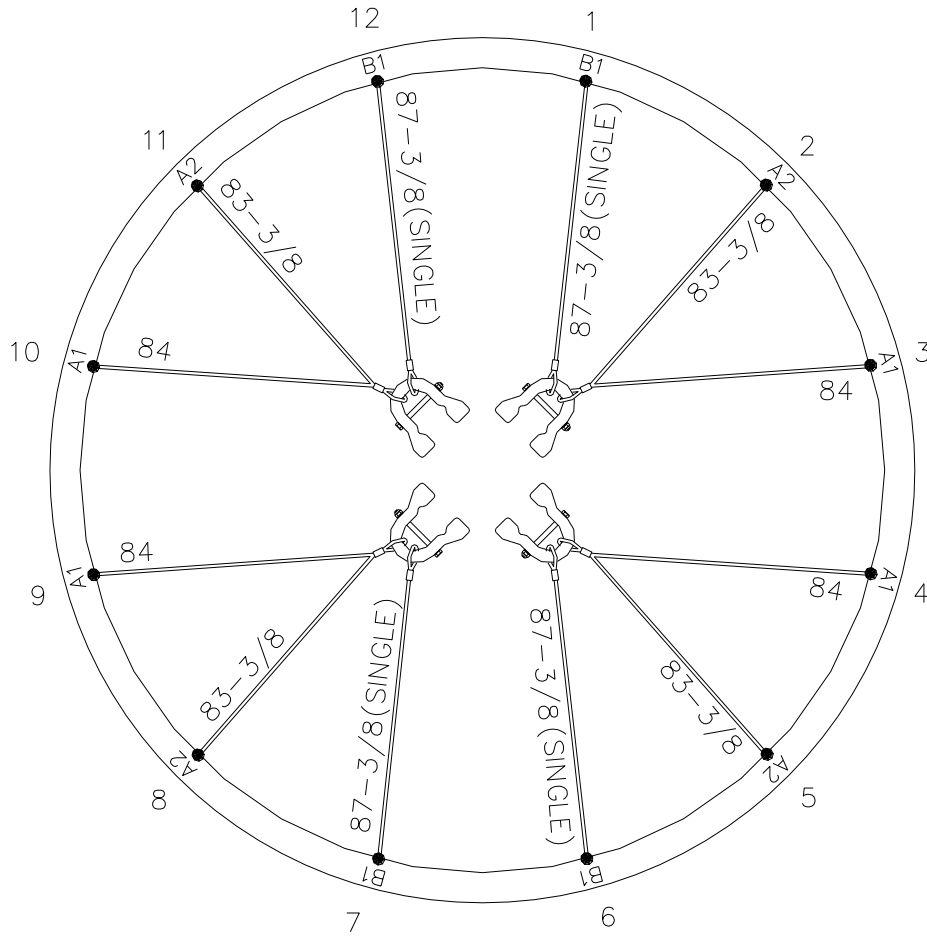

52825 – 3 Steel Cable Pair A

52829 – 2 Steel Cable Single B

RX-6 \ RX-7  
 4 POINT CARABINER CABLES  
 (RWS, RWSW, CW)

Figure C17

**Cable Sets**

- 52868 A-block Kevlar Cable Set
- 52869 A-block Steel Cable Set