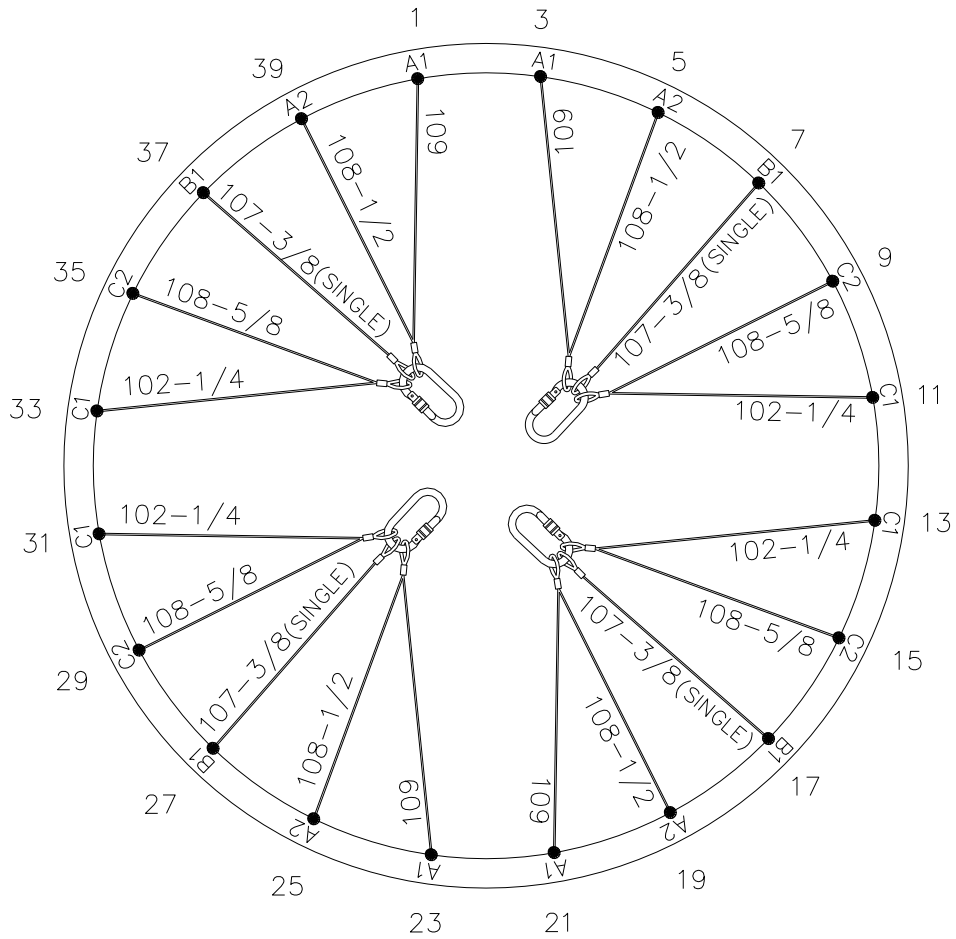

S-55A \ S-57A \ S-60A  
S-55H \ S-57H \ S-60H  
RALLY LOAD FRAME CABLES  
(\* ) – Model H seam no.

Figure C10

**Cable Sets**

52862 Carabiner Kevlar Cable Set

52863 Carabiner Steel Cable Set

**Cable Pairs**