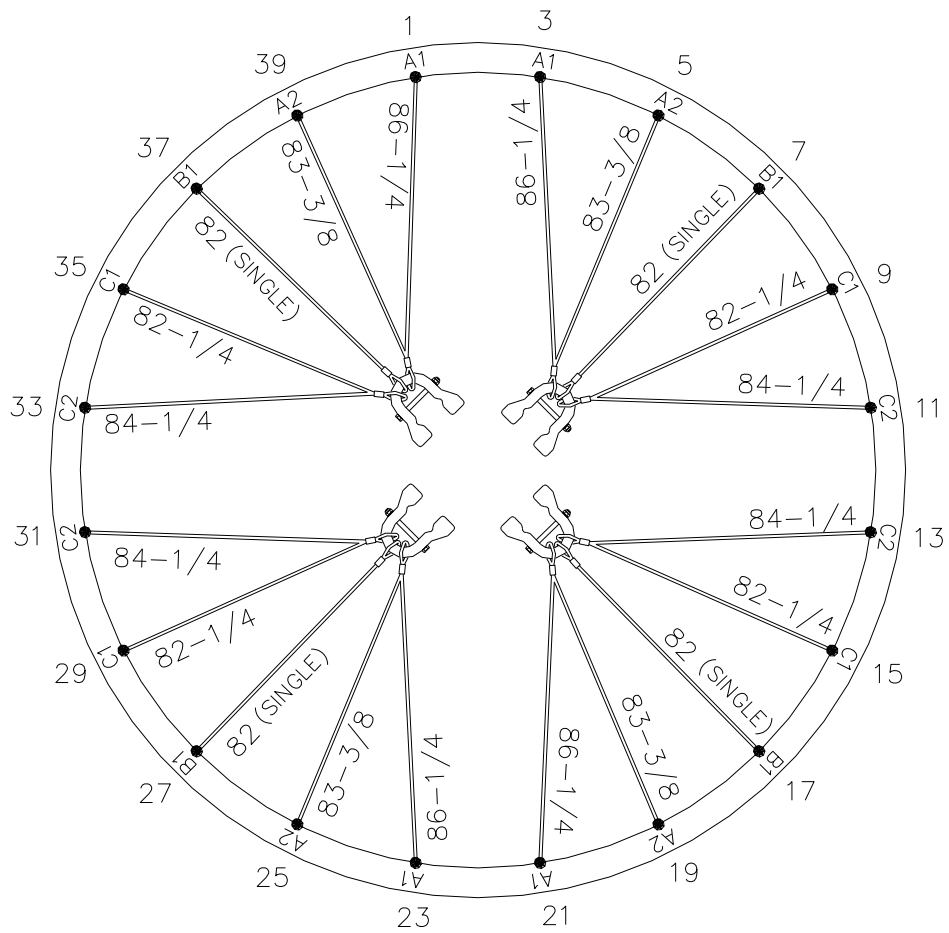

52825 – 2 Steel Cable Pair, A

52829 – 1 Steel Cable Single, B

52825 – 1 Steel Cable Pair, C

S-50A \ S-52A  
4 POINT CARABINER CABLES  
(ELS, ELSS, RWS, RWSW, CW)

Figure C3

**Cable Sets**

- 52844 A-block Kevlar Cable Set
- 52845 A-block Steel Cable Set