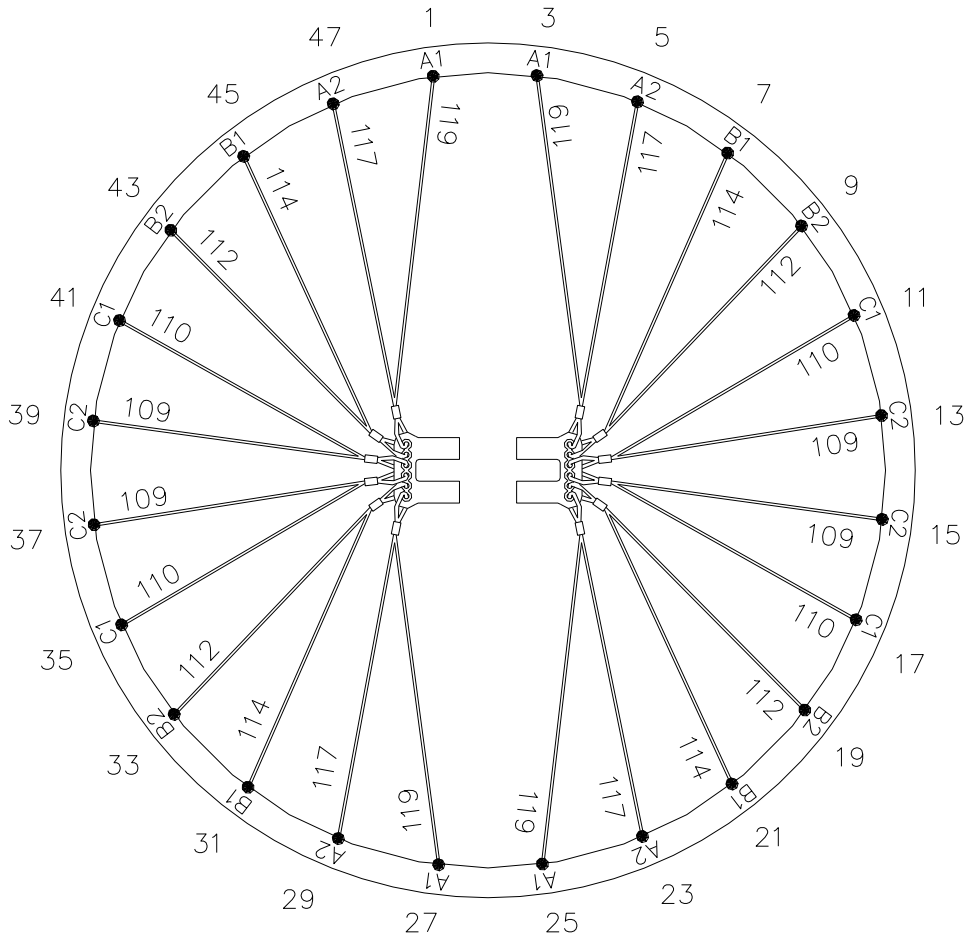

S-66A \ S-71A  
 4 POINT A-BLOCK CABLES  
 (RB6, RB8, RB12)

Figure C14

Cable Sets  
52316-35 Steel Cable Set

Cable Pairs  
52306 – 35 Steel Cable Pair A  
52306 – 36 Steel Cable Pair B  
52306 – 37 Steel Cable Pair C