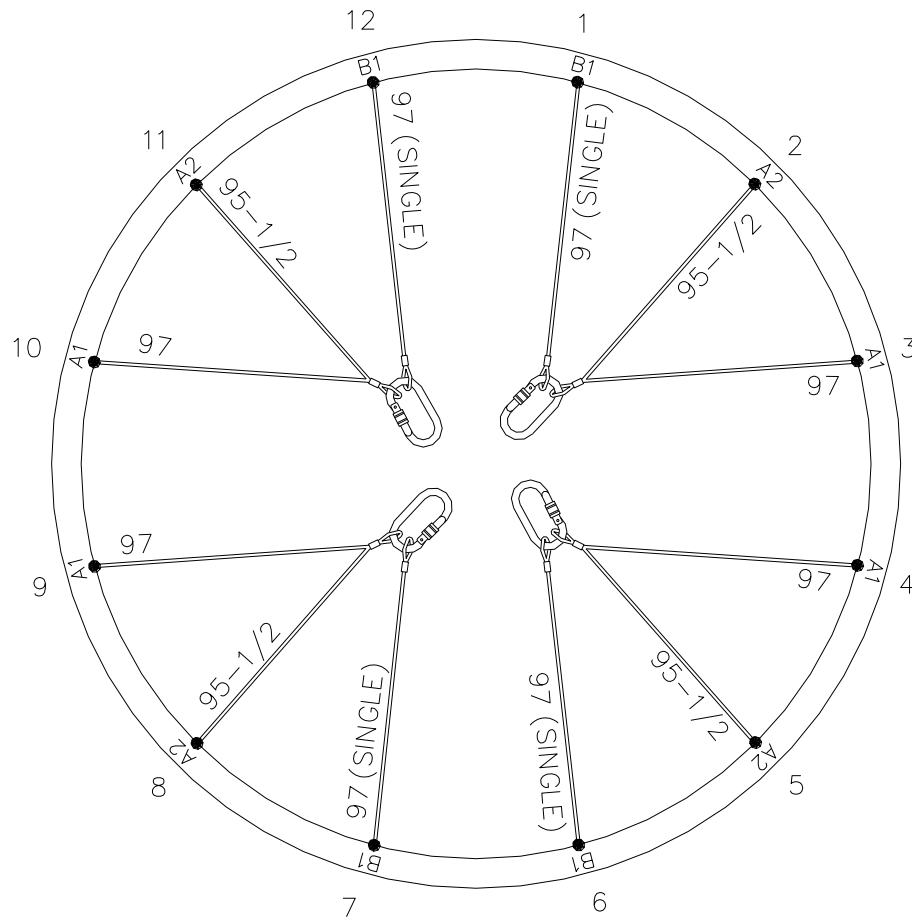

S-66A \ S-71A  
2 POINT CABLES

Figure C15

**Cable Sets**

52854 A-block Kevlar Cable Set

52855 A-block Steel Cable Set

**Cable Pairs**

52826 – 25 Kevlar Cable Pair A

52830 – 5 Kevlar Cable Single B

52826 – 23 Kevlar Cable Pair C

52826 – 24 Kevlar Cable Pair D

52827 – 25 Steel Cable Pair A

52831 – 5 Steel Cable Single C

52827 – 23 Steel Cable Pair B

52827 – 24 Steel Cable Pair C

S-77A \ S-81A  
 4 POINT A-BLOCK CABLES  
 (RB-6, RB-8, RB-12)