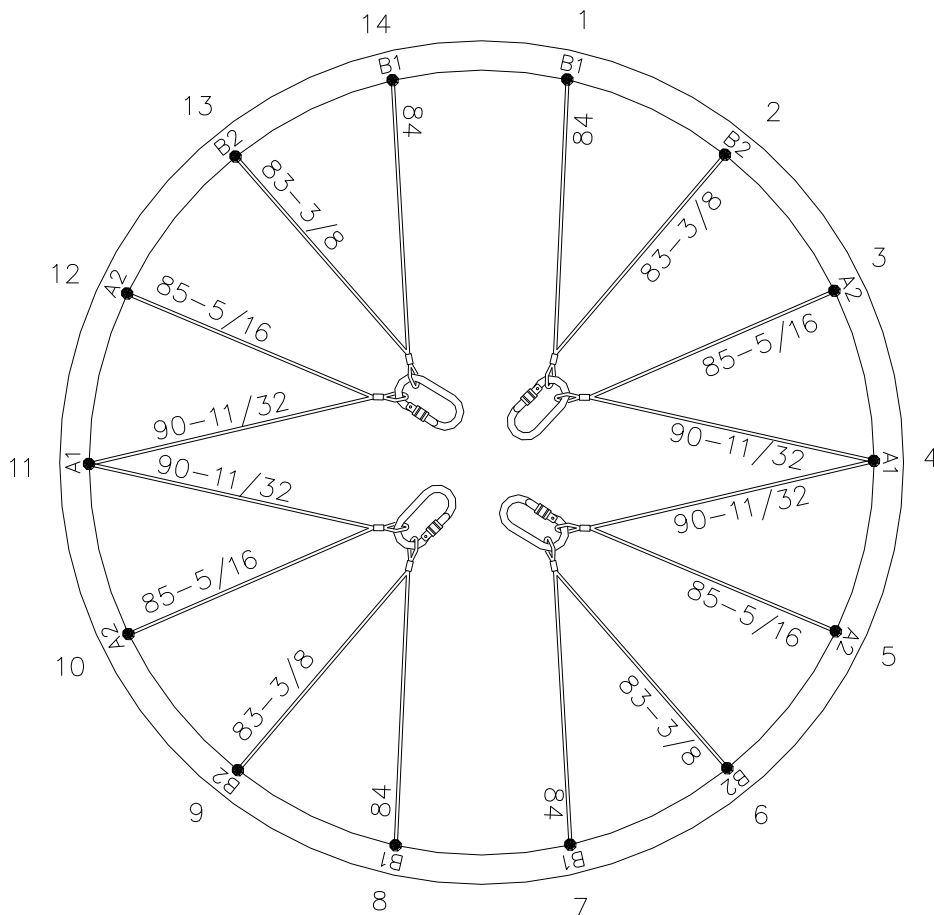

Figure C20

Cable Sets

52856 Carabiner Kevlar Cable Set

52857 Carabiner Steel Cable Set

Cable Pairs

52824 – 8 Kevlar Cable Pair A

52824 – 3 Kevlar Cable Pair B

52825 – 8 Steel Cable Pair A

52825 – 3 Steel Cable Pair B

RX-8 \ RXS-8
4 POINT CARABINER CABLES
(RWS, RWSW, CW, CWS)