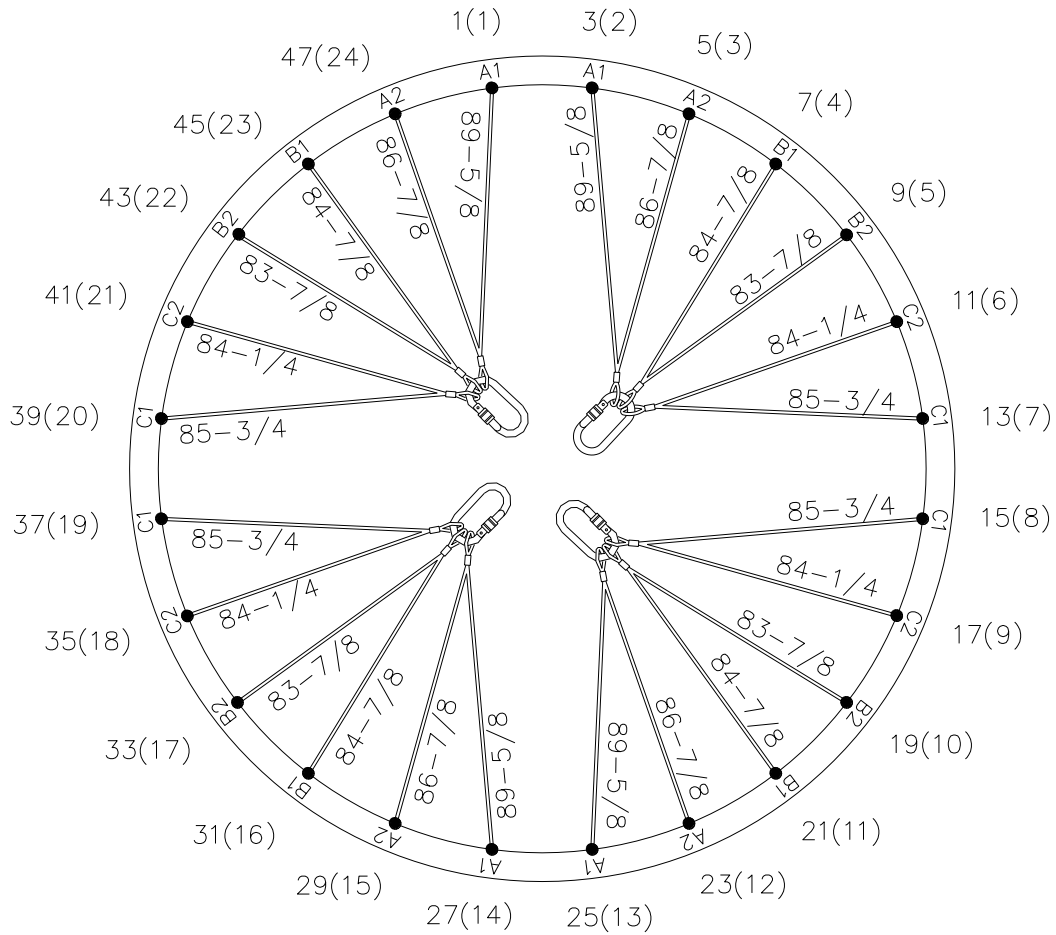

S-50A \ S-52A  
2 POINT CABLES

Figure C5

Cable Set  
52317-15 Steel Cable Set

Cable Pairs  
52307 – 15 Steel Cable Pair A  
52307 – 16 Steel Cable Pair B

S-50A \ S-52A  
RALLY LOAD FRAME CABLES

Figure C6

**Cable Sets**